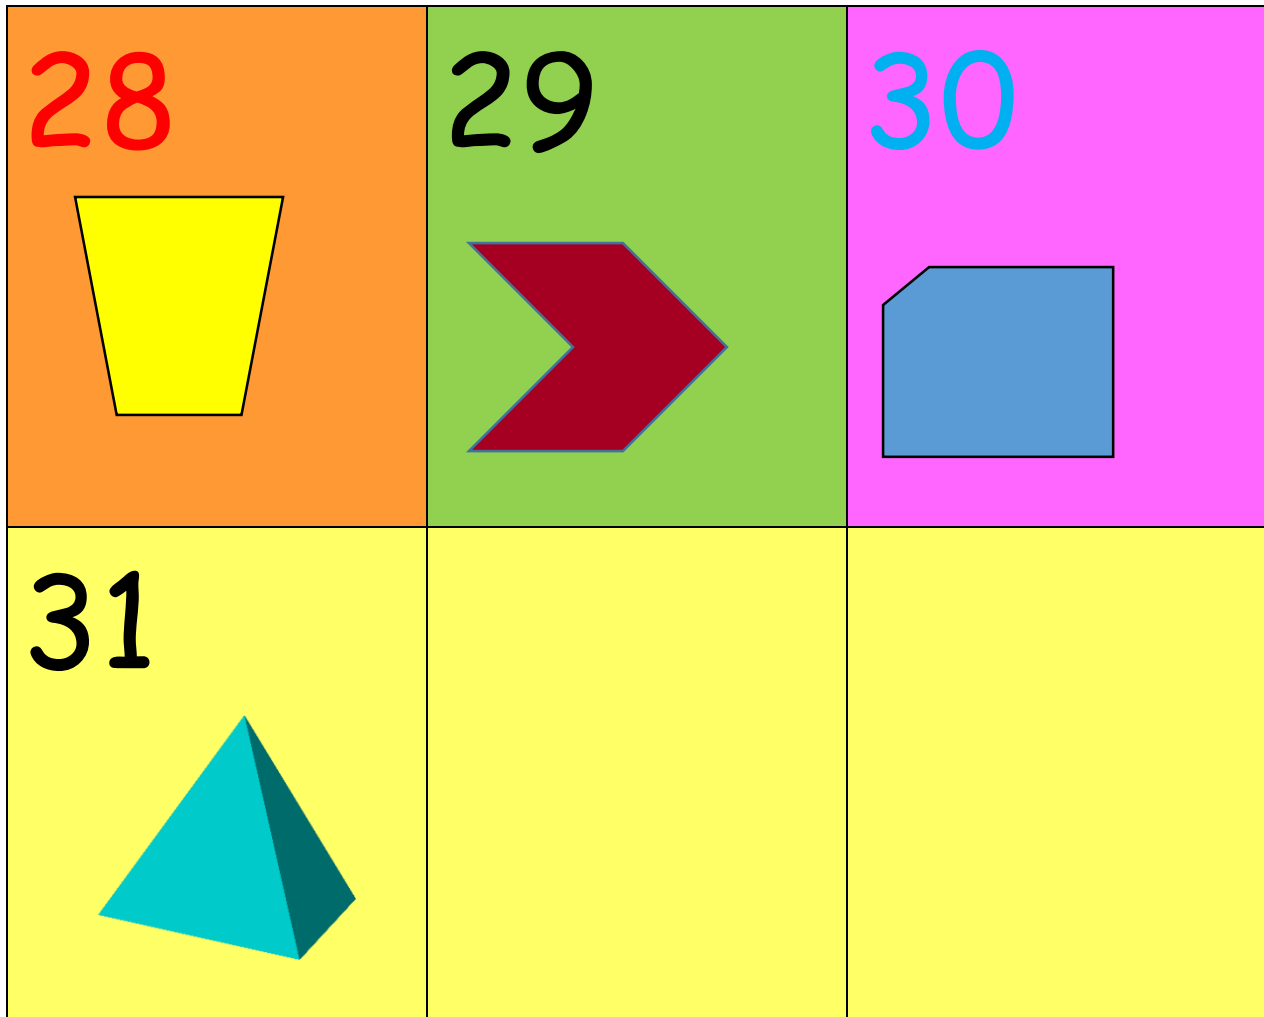

17

18

19

20

21

22

23

24

25

26

27

Shape pattern is 3D, 3D, quadrilateral, quadrilateral, polygon, polygon

Color pattern is green, purple, yellow, orange

The date number is blue on multiples of three, red on multiples of four, and the rest black.