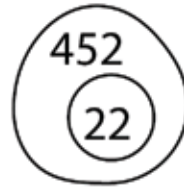

Name: _____

Summer Themed Place Value Color by Number

101

846

Yellow	1 in tens place	Green	6 in ones place
Brown	4 in ones place	Black	2 in tens place
Red	9 in tens place	Blue	1 in ones place
Light Green	7 in hundreds place	White	4 in hundreds place

Name: _____

281

- Yellow 1 in tens place
- Brown 4 in ones place
- Red 9 in tens place
- Light Green 7 in hundreds place

- Green 6 in ones place
- Black 2 in tens place
- Blue 1 in ones place
- White 4 in hundreds place