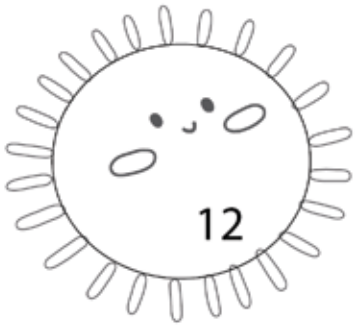

Name: _____

Summer Themed Place Value Color by Number

101

846

Yellow	1 in tens place	Green	6 in ones place
Brown	4 in ones place	Black	2 in tens place
Red	9 in tens place	Blue	1 in ones place
Light Green	7 in hundreds place	White	4 in hundreds place

Name: _____

281

- Yellow 1 in tens place
- Brown 4 in ones place
- Red 9 in tens place
- Light Green 7 in hundreds place

- Green 6 in ones place
- Black 2 in tens place
- Blue 1 in ones place
- White 4 in hundreds place