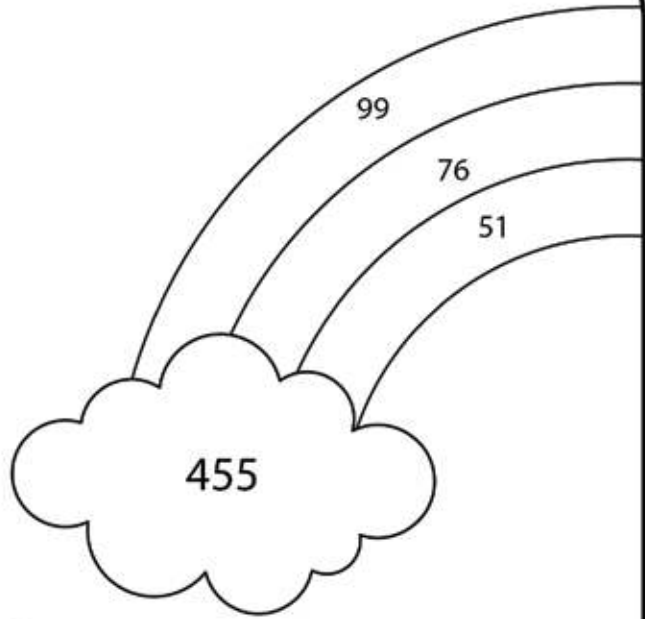

Name: _____

Summer Themed Place Value Color by Number

101

846

Yellow	1 in tens place	Green	6 in ones place
Brown	4 in ones place	Black	2 in tens place
Red	9 in tens place	Blue	1 in ones place
Light Green	7 in hundreds place	White	4 in hundreds place

Name: _____

281

- Yellow 1 in tens place
- Brown 4 in ones place
- Red 9 in tens place
- Light Green 7 in hundreds place

- Green 6 in ones place
- Black 2 in tens place
- Blue 1 in ones place
- White 4 in hundreds place