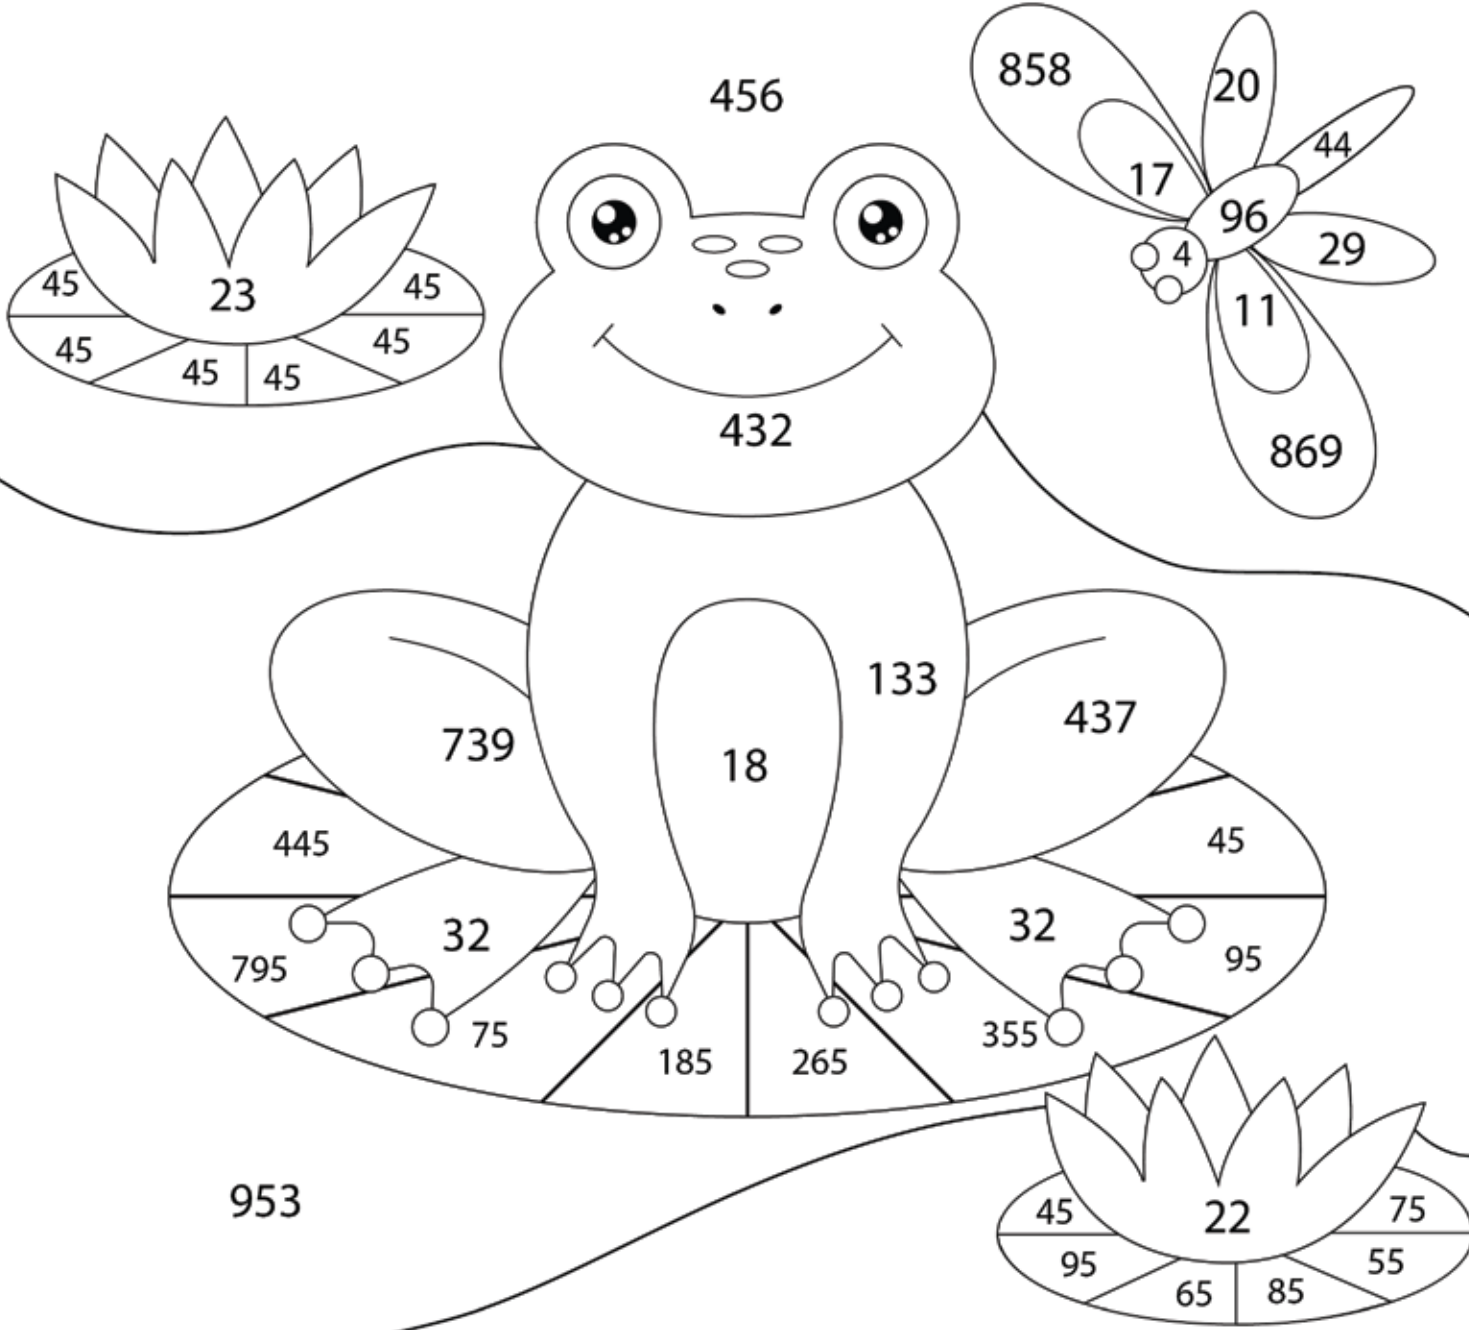

Name: _____

Spring Themed Place Value Color by Number

Yellow	1 in tens place	Green	5 in ones place
Brown	4 in ones place	Purple	2 in tens place
Red	3 in tens place	Blue	6 in ones place
Orange	8 in hundreds place	Sky Blue	9 in hundreds place

Name: _____

666

194

Yellow	1 in tens place	Green	5 in ones place
Brown	4 in ones place	Purple	2 in tens place
Red	3 in tens place	Blue	6 in ones place
Orange	8 in hundreds place	Sky Blue	9 in hundreds place

Name: _____

176

85

4

Yellow	1 in tens place	Green	5 in ones place
Brown	4 in ones place	Purple	2 in tens place
Red	3 in tens place	Blue	6 in ones place
Orange	8 in hundreds place	Sky Blue	9 in hundreds place