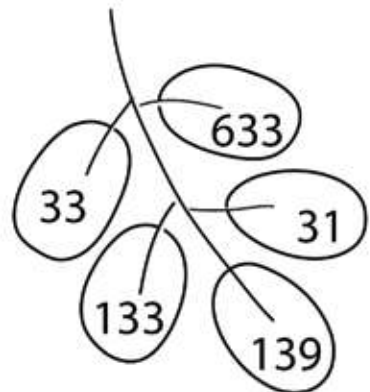

Name: _____

Spring Themed Place Value Color by Number

Yellow	1 in tens place	Green	5 in ones place
Brown	4 in ones place	Purple	2 in tens place
Red	3 in tens place	Blue	6 in ones place
Orange	8 in hundreds place	Sky Blue	9 in hundreds place

Name: _____

666

194

Yellow	1 in tens place	Green	5 in ones place
Brown	4 in ones place	Purple	2 in tens place
Red	3 in tens place	Blue	6 in ones place
Orange	8 in hundreds place	Sky Blue	9 in hundreds place