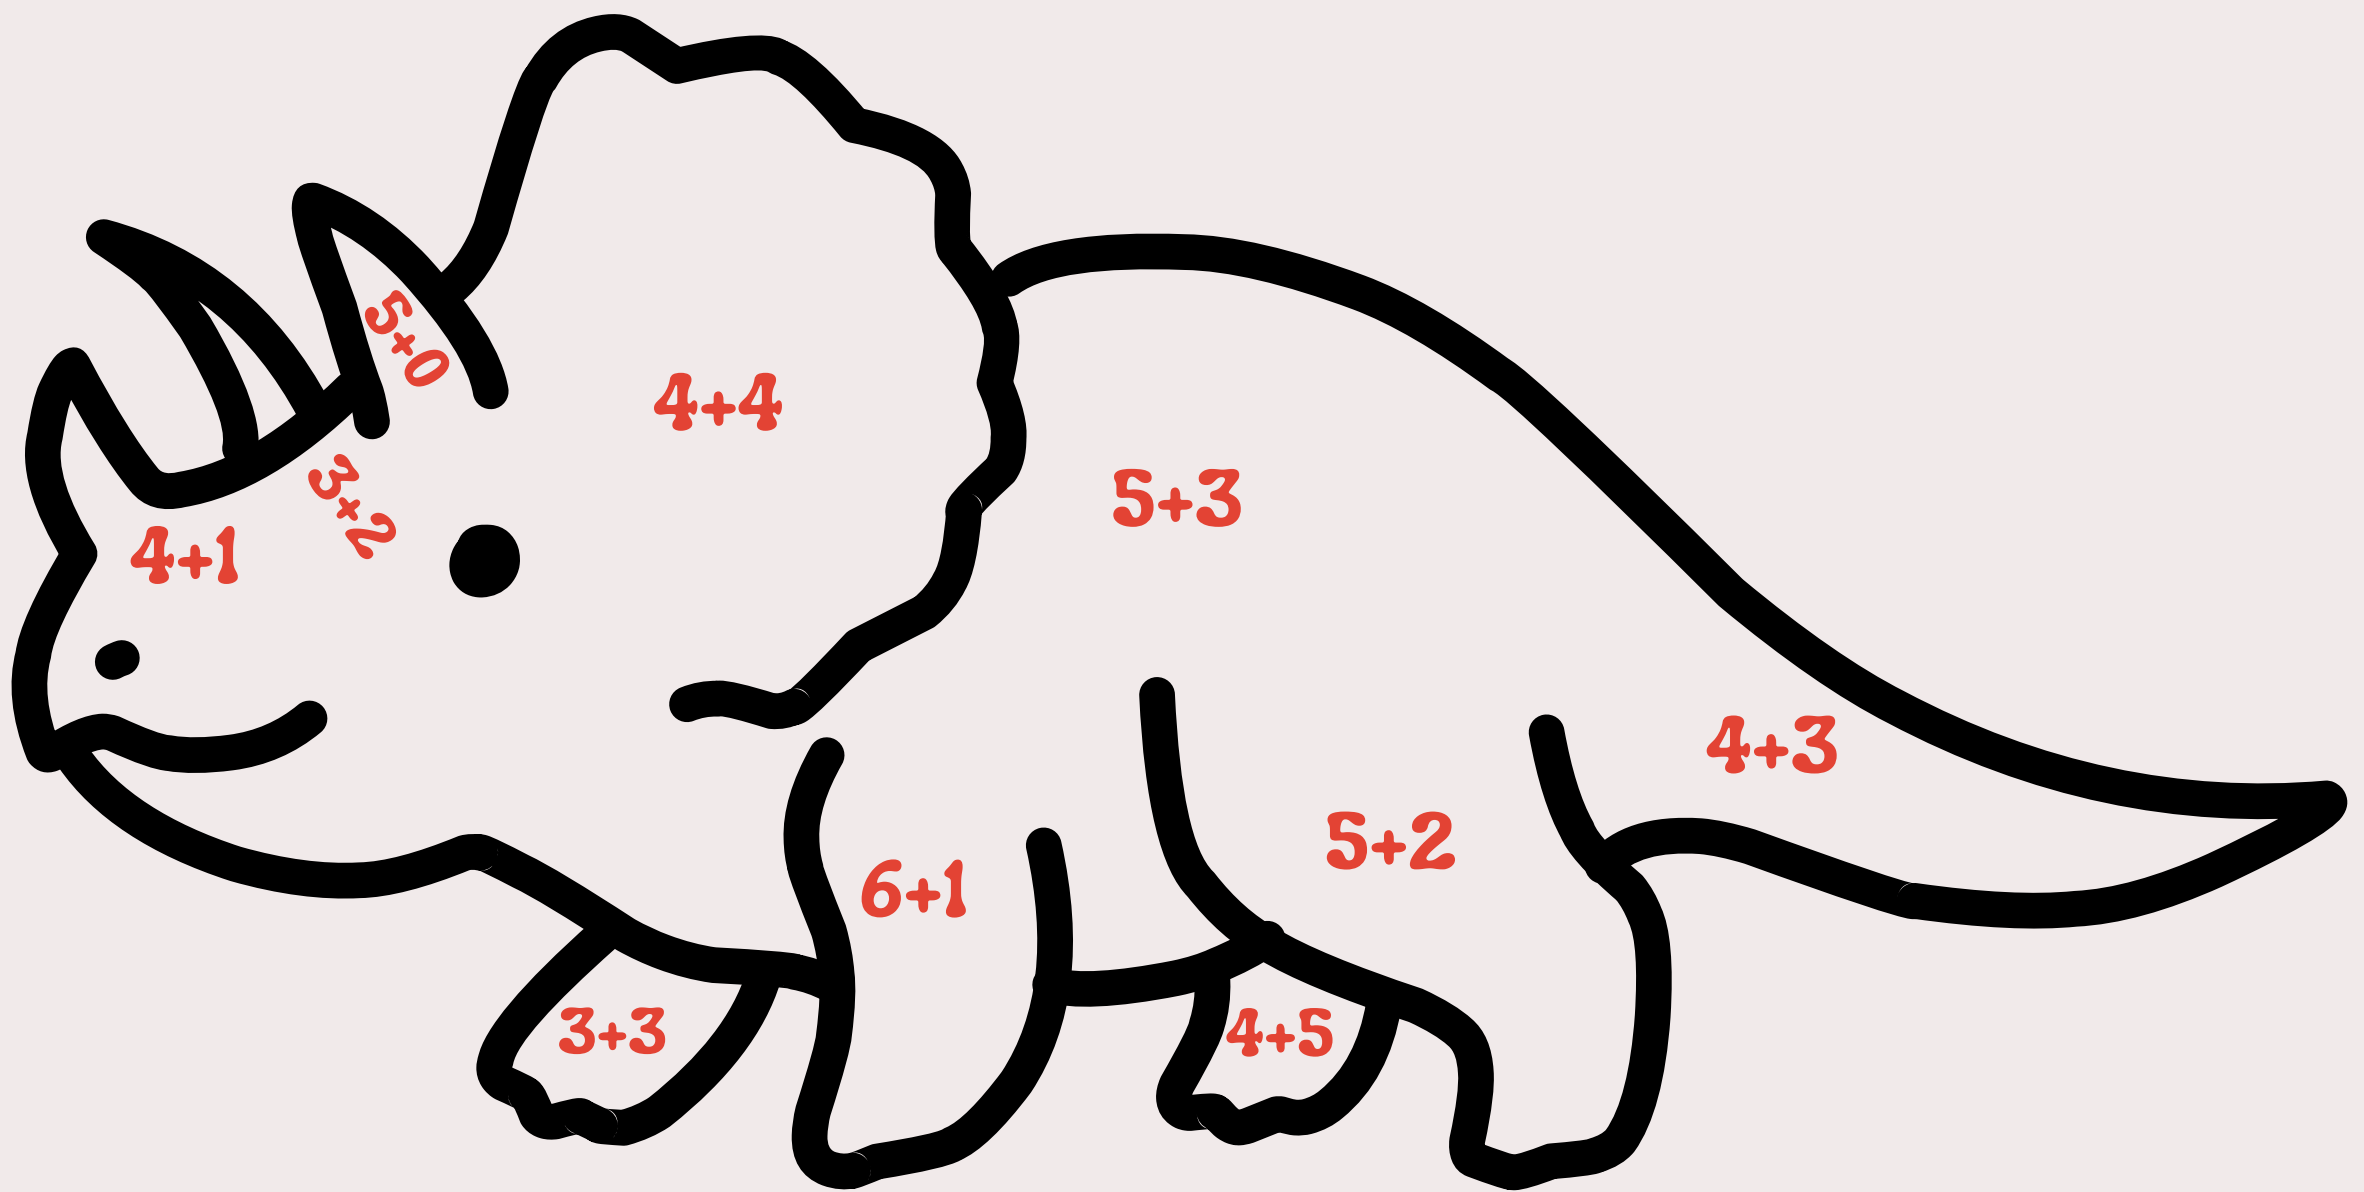

Color after Addition

**Color c-brown,
8-green,
7-orange,
6-maroon,
9-limeode**

Color code:

5=green,

9=red,

3= brown,

4= blue,

8=lime,

6=pink,

7=green,

10=lime