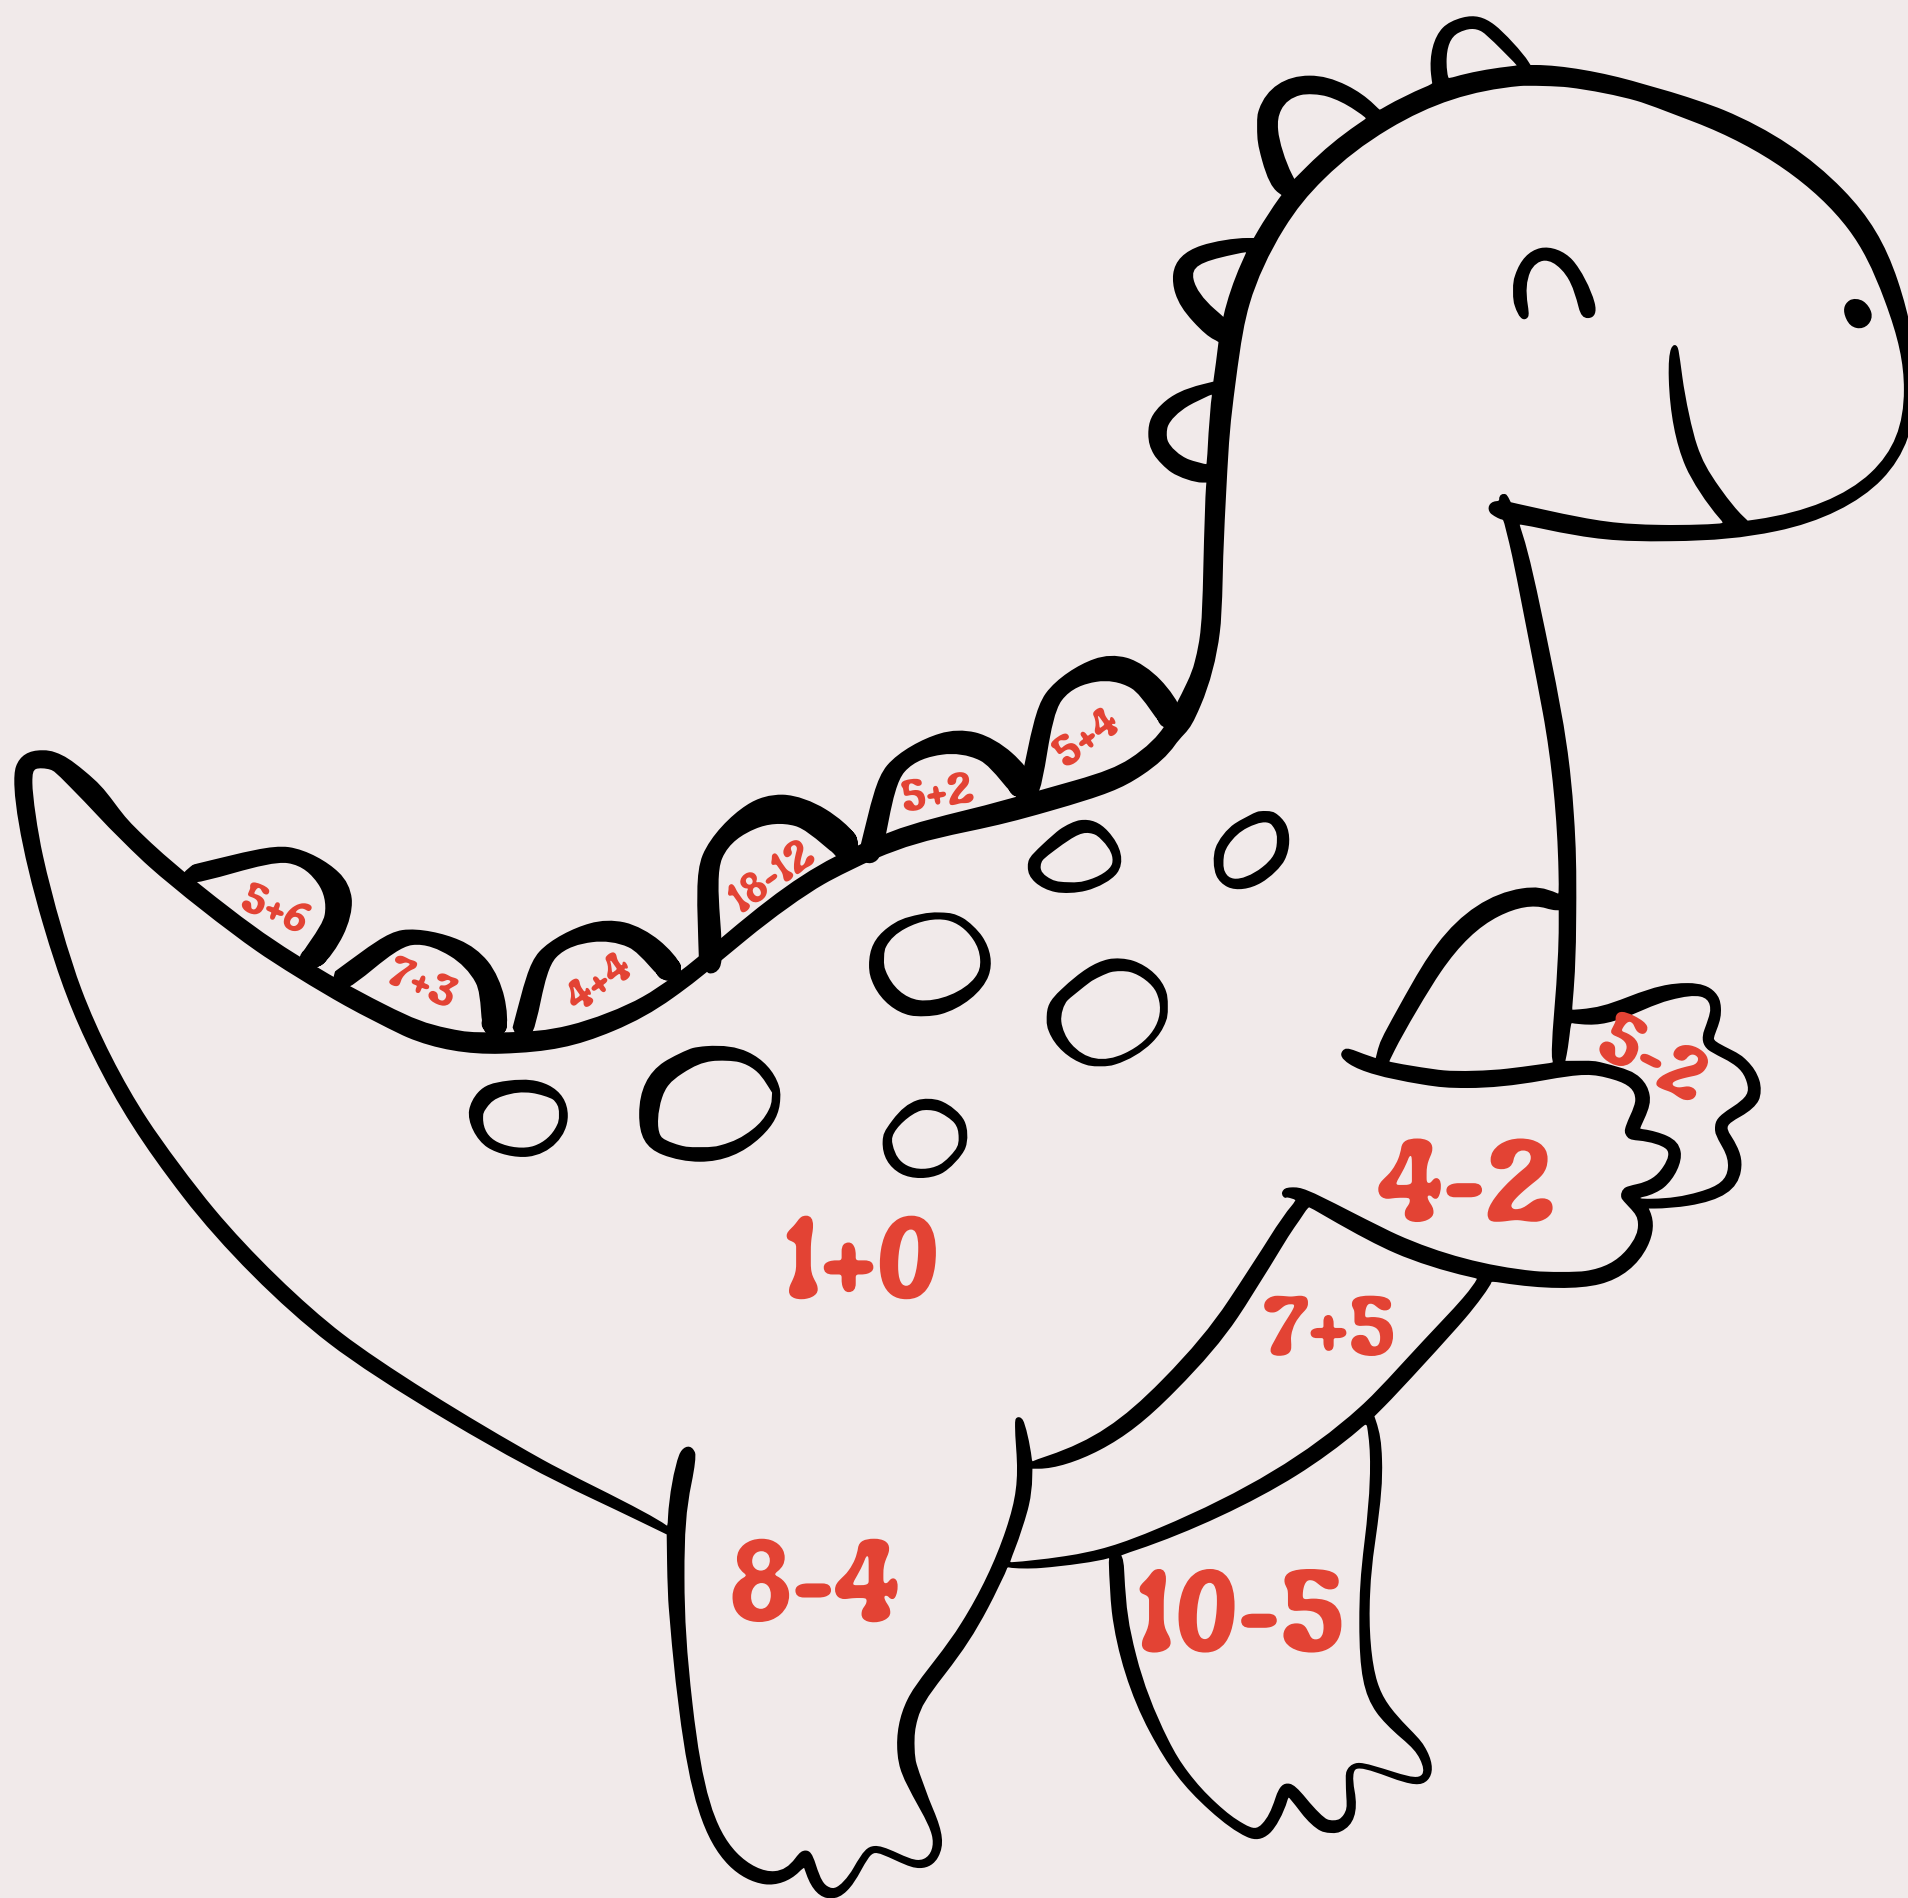

Color after Addition & Subtraction

Color code:

1- green,

2,3-Ash,

4-red,

5-yellow,

6-orange,

7-magenta,

8-blue

Color code:

1-5=green,

6=red,

7=orange,

8=yellow,

9=blue,

10=magenta,

11,12=lime