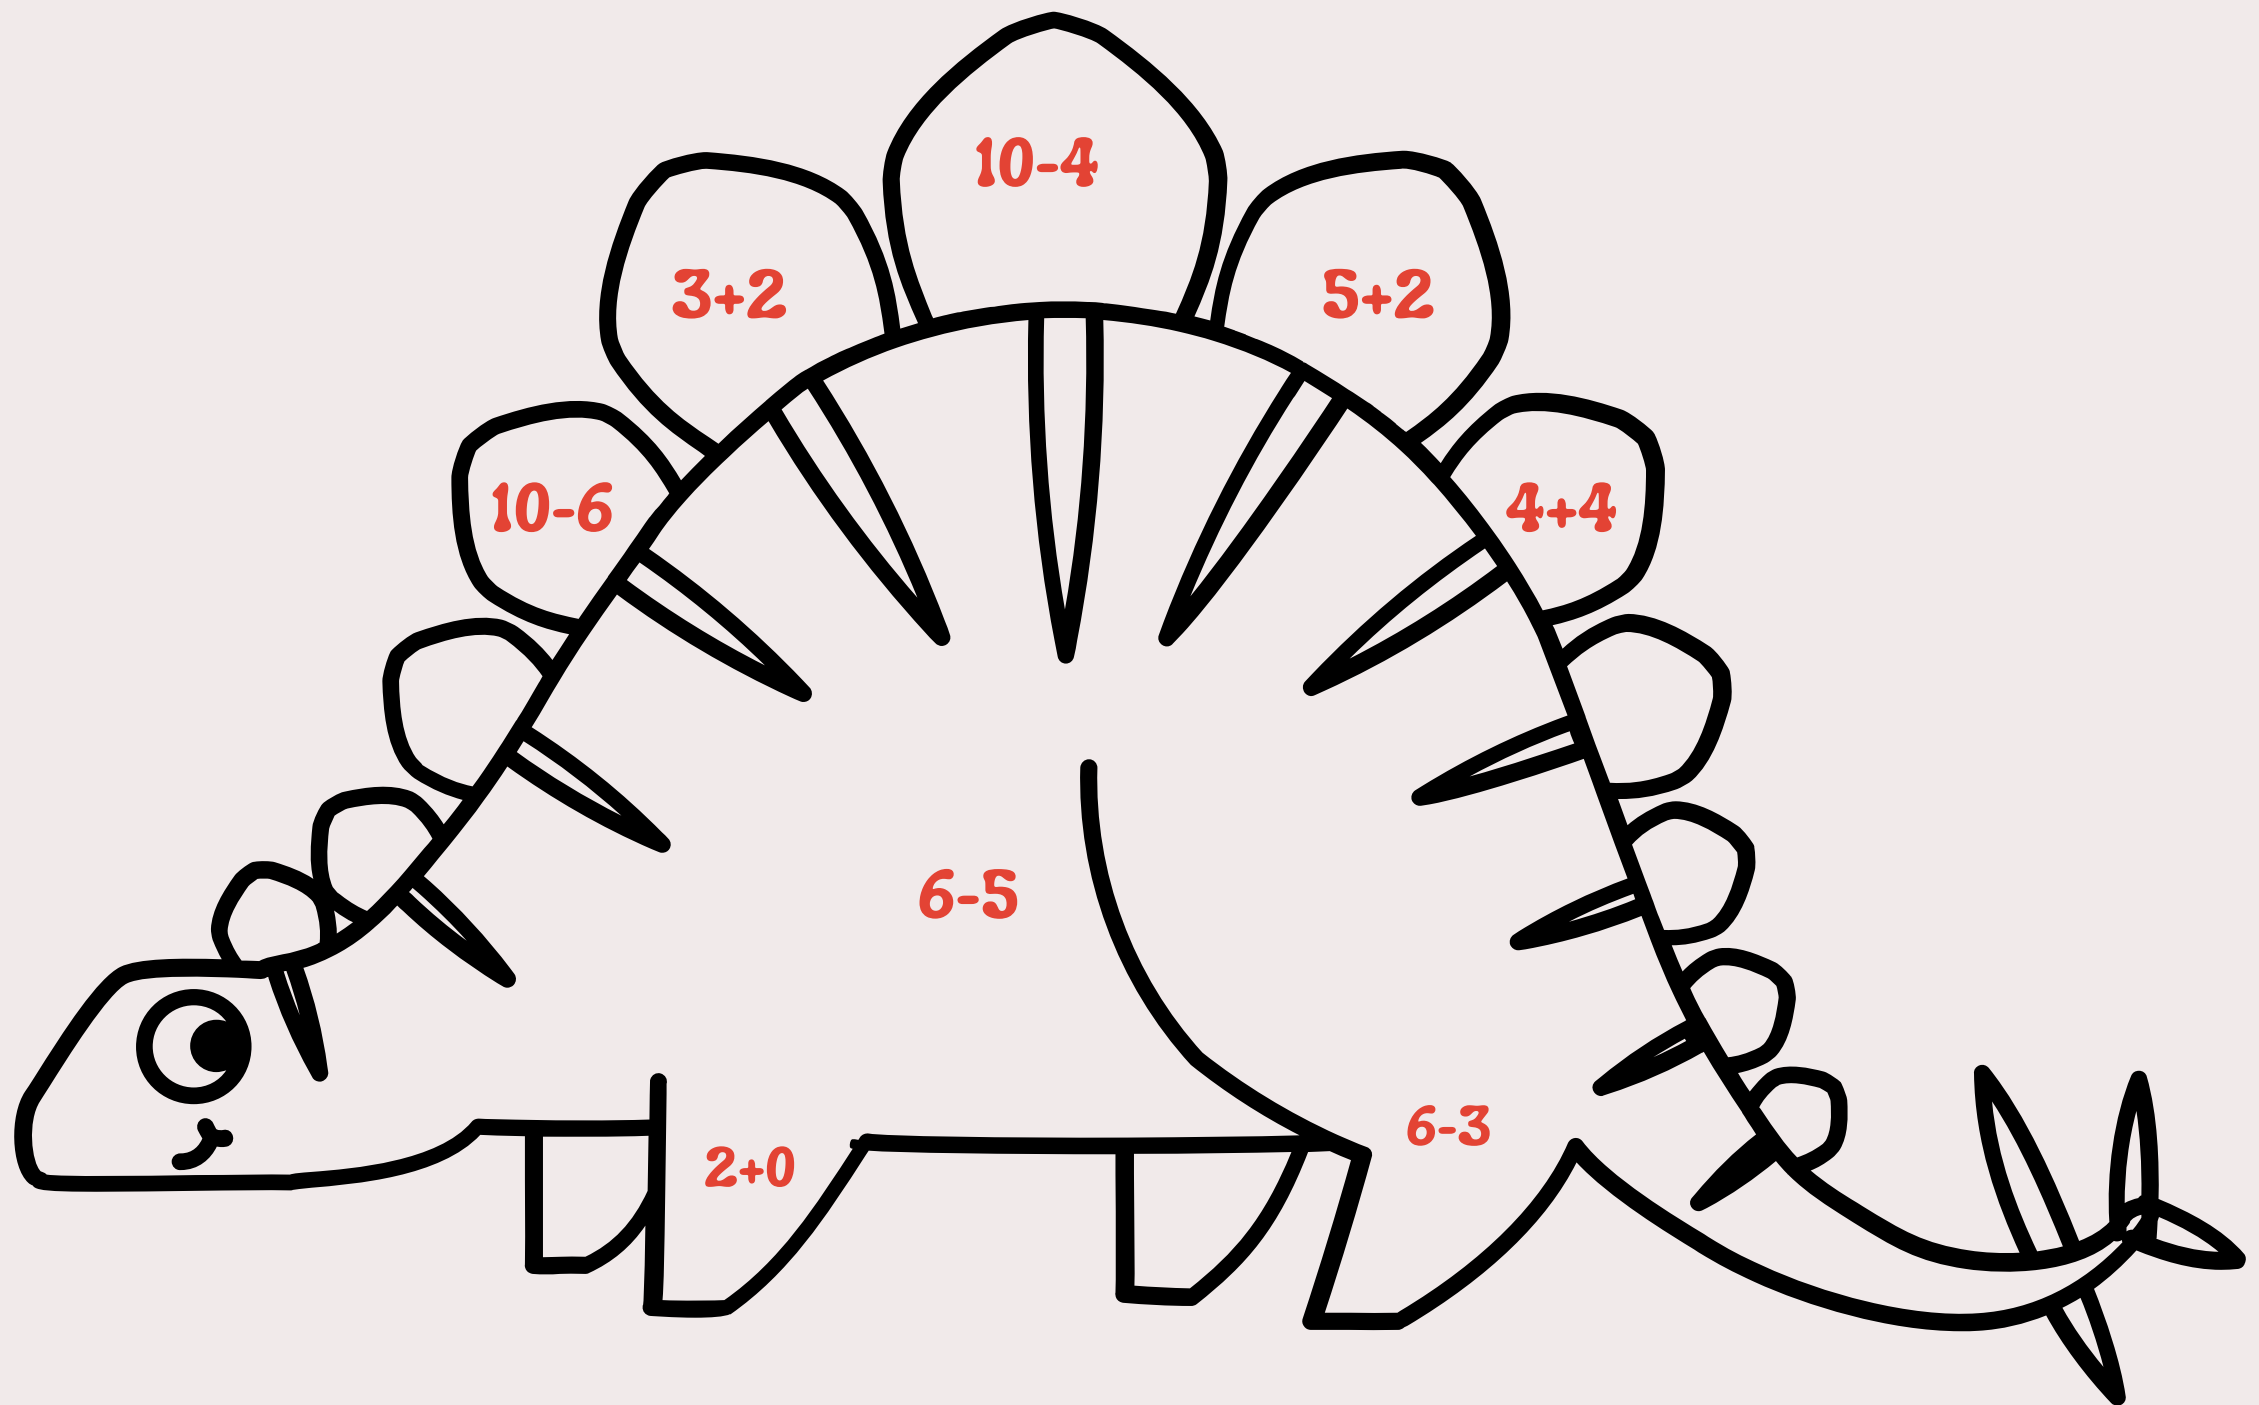

Color after Addition & Subtraction

Color code:

1- green,

2,3-Ash,

4-red,

5-yellow,

6-orange,

7-magenta,

8-blue

Color code:

1-5=green,

6=red,

7=orange,

8=yellow,

9=blue,

10=magenta,

11,12=lime