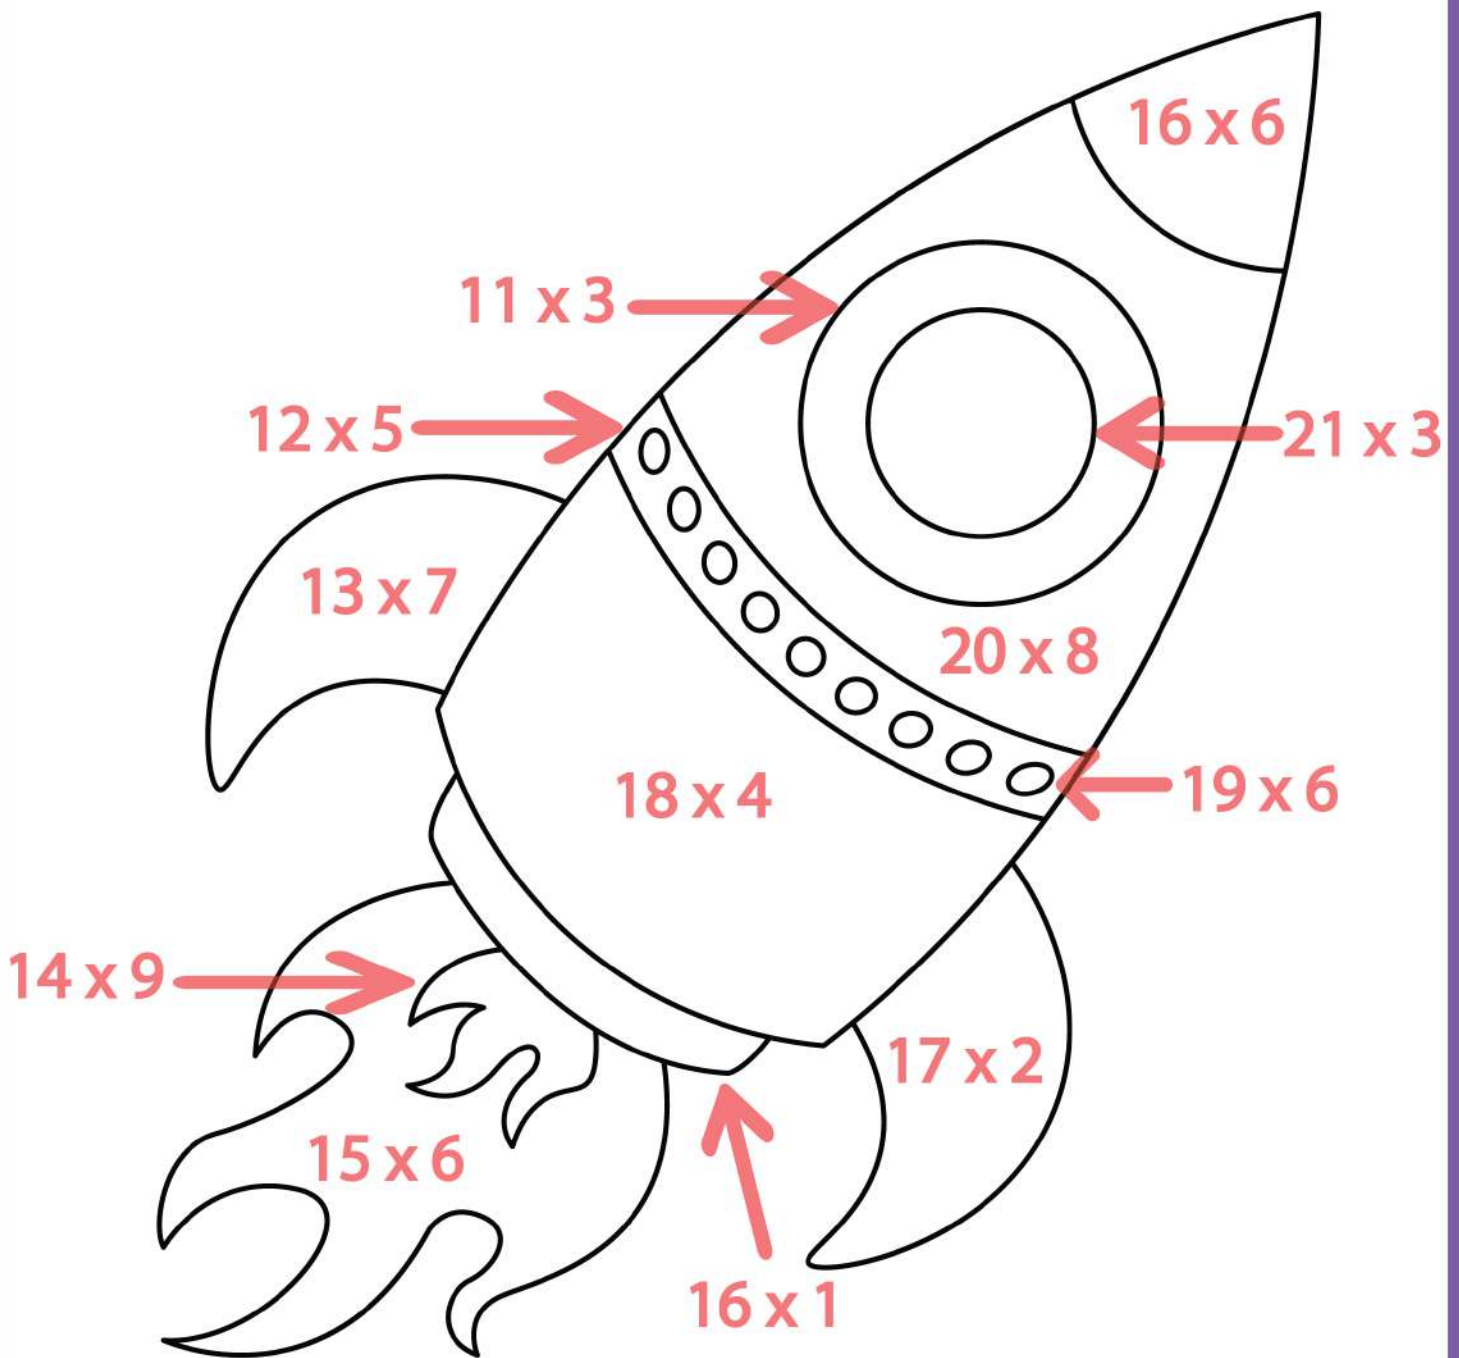

# Double Digit Space Themed Multiplication Coloring

96 - Pink

72 - Blue

34 - Green

90 - Orange

91 - Green

16 - Grey

160- Red

96 - Orange

99 - Green

54 - Grey

75 - Red

38 - Purple

112- Black

105- Yellow