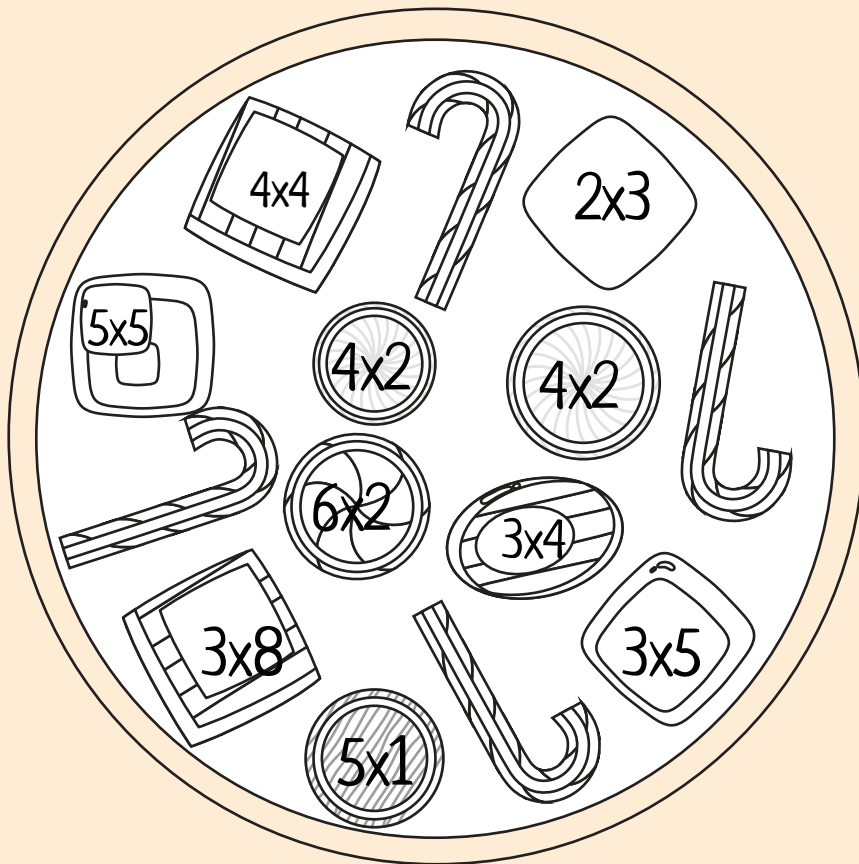

# Color by Number.

Color code:

8=red,  
15=blue,  
42=pink,  
8=maroon,  
18=yellow,  
27=green,  
24,21= red

# Color by Number.

Color code:

6 = yellow,  
8 = red,  
16 = green,  
25 = green,  
12 = brown,  
15 = lime,  
24 = violet,  
5 = pink