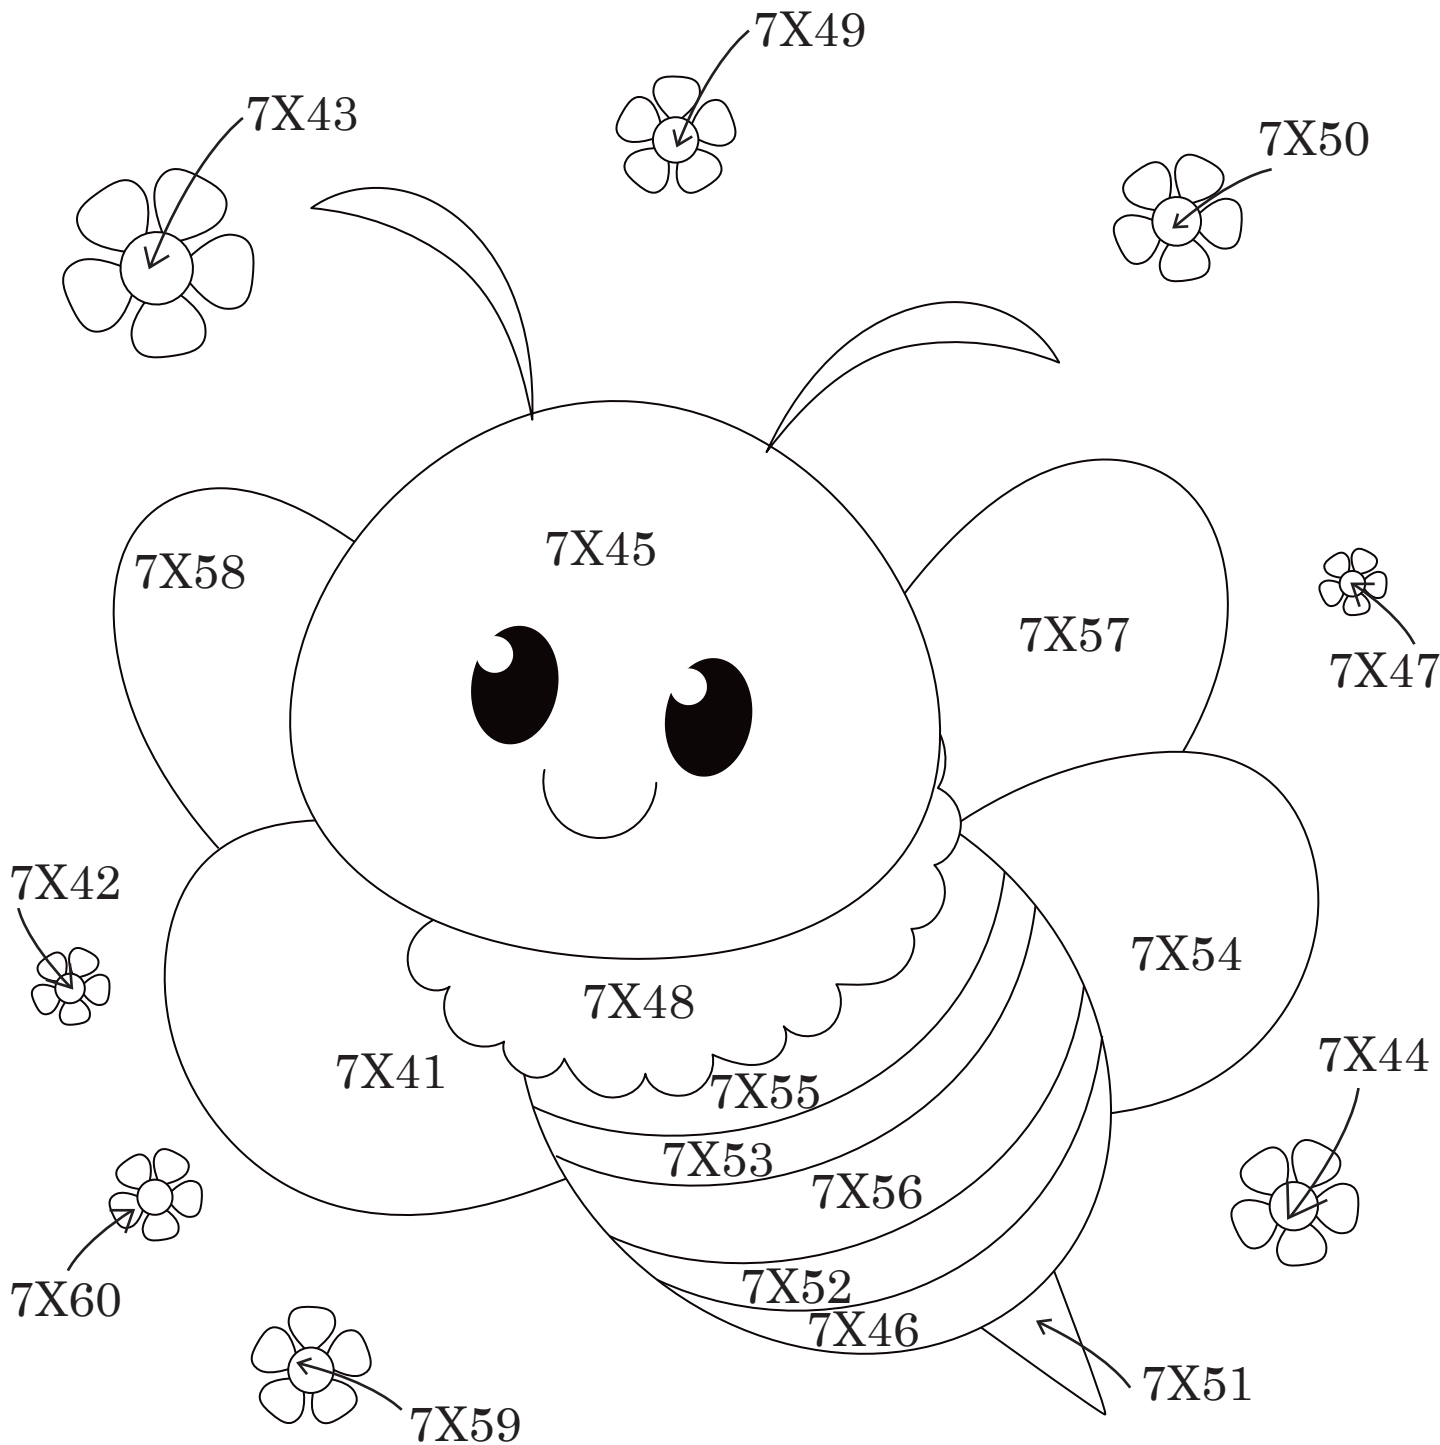

Count the 7s Product and Color by Number

7,63 = Brown

21,49 = Ash

42,105 = Black

112,140 = Red

77,126 = Blue

14,35 = Purple

28,70 = Yellow

98,119 = Gray

56,84 = Green

91,133 = Orange

147,154 = Brown
 175,182 = Ash
 203,210 = Black
 231,238 = Red
 259,266 = Blue

161,168 = Purple
 189,196 = Yellow
 217,224 = Gray
 245,252 = Green
 273,280 = Orange