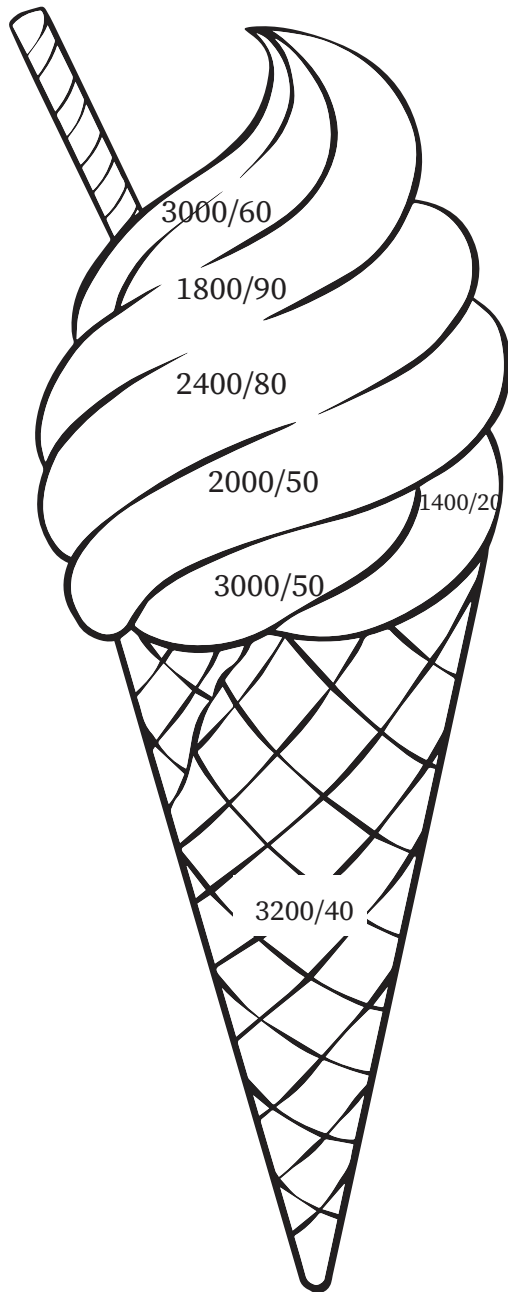

Divide 4 Digit by 2 Digit

Color Codes:

- 20 = Indigo
- 30 = Yellow
- 40 = Green
- 50 = Blue
- 60 = Red
- 70 = Pink
- 80 = Magenta
- 90 = Black

Color Codes:

- 20 = Indigo
- 30 = Yellow
- 40 = Green
- 50 = Blue
- 60 = Red
- 70 = Pink
- 80 = Brown