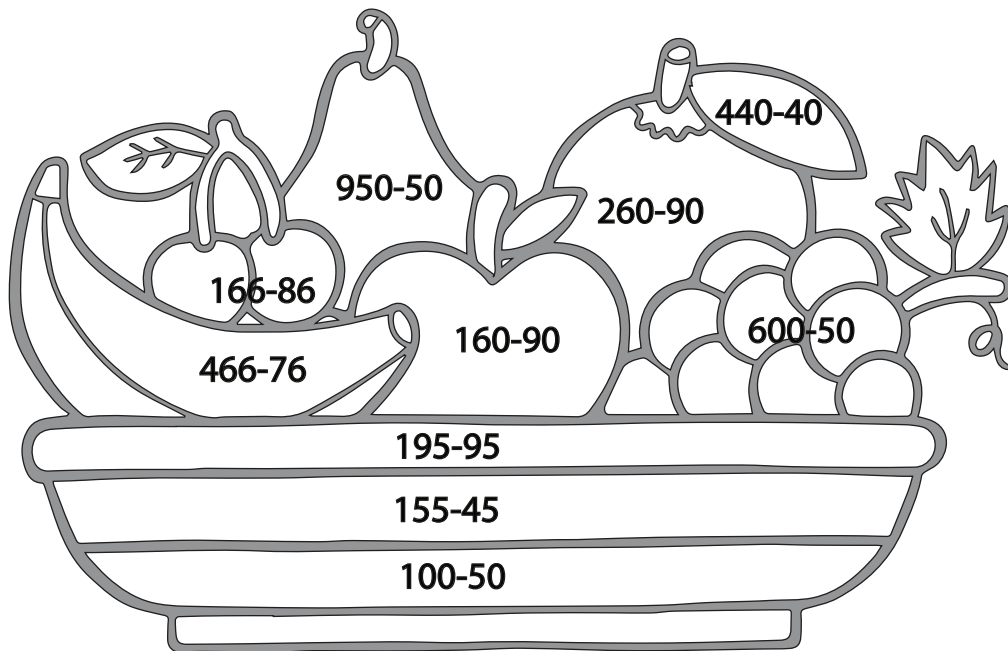

Subtraction Coloring Sheets

Ash	80	Pink	100
Red	900	Green	550
Yellow	400	Blue	50
Black	170	Lime	390
Maroon	110		

You've Got This Math

Subtraction Coloring Sheets

- | | |
|---|--|
|  Brown  90 |  Maroon  150 |
|  Red  100 |  Pink  180 |
|  Yellow  110 |  Blue  200 |
|  Orange  120 |  Crimson  800 |