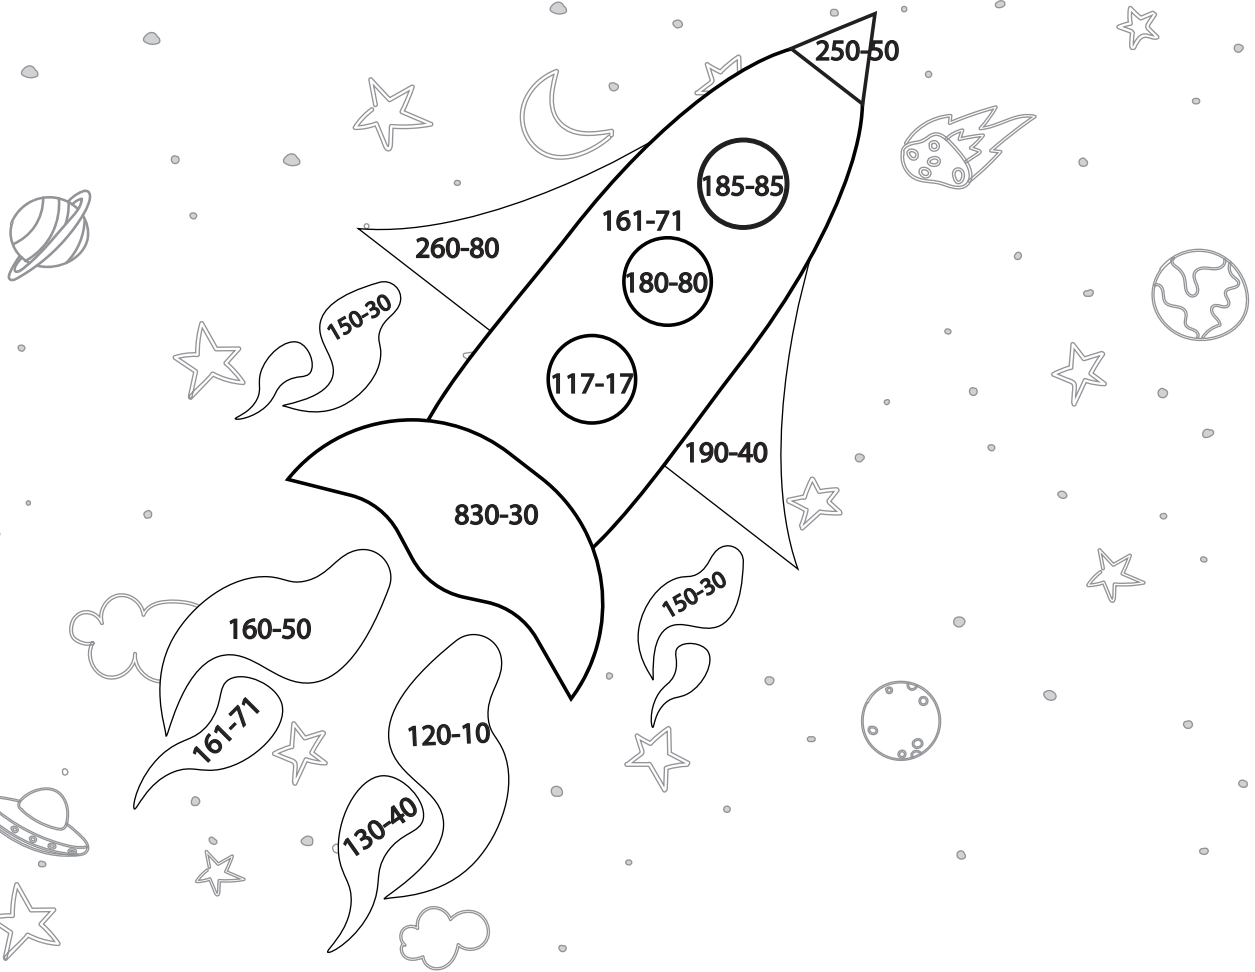

Subtraction Coloring Sheets

Ash	80	Pink	100
Red	900	Green	550
Yellow	400	Blue	50
Black	170	Lime	390
Maroon	110		

You've Got This Math

Subtraction Coloring Sheets

- | | |
|---|--|
|  Brown  90 |  Maroon  150 |
|  Red  100 |  Pink  180 |
|  Yellow  110 |  Blue  200 |
|  Orange  120 |  Crimson  800 |

You've Got This Math