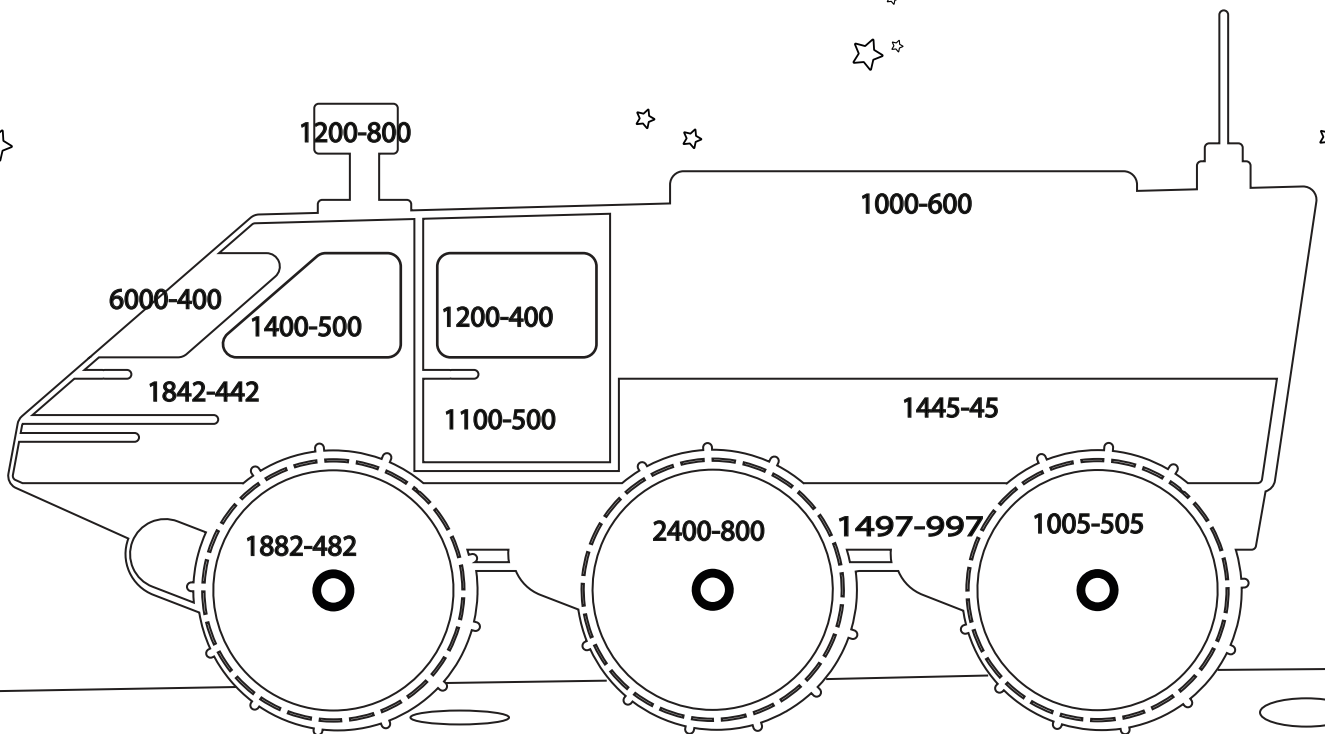

Subtraction Coloring Sheets

Ash 500

Red 800

Yellow 1000

Black 900

Brown 400

Pink 5400

Green 1400