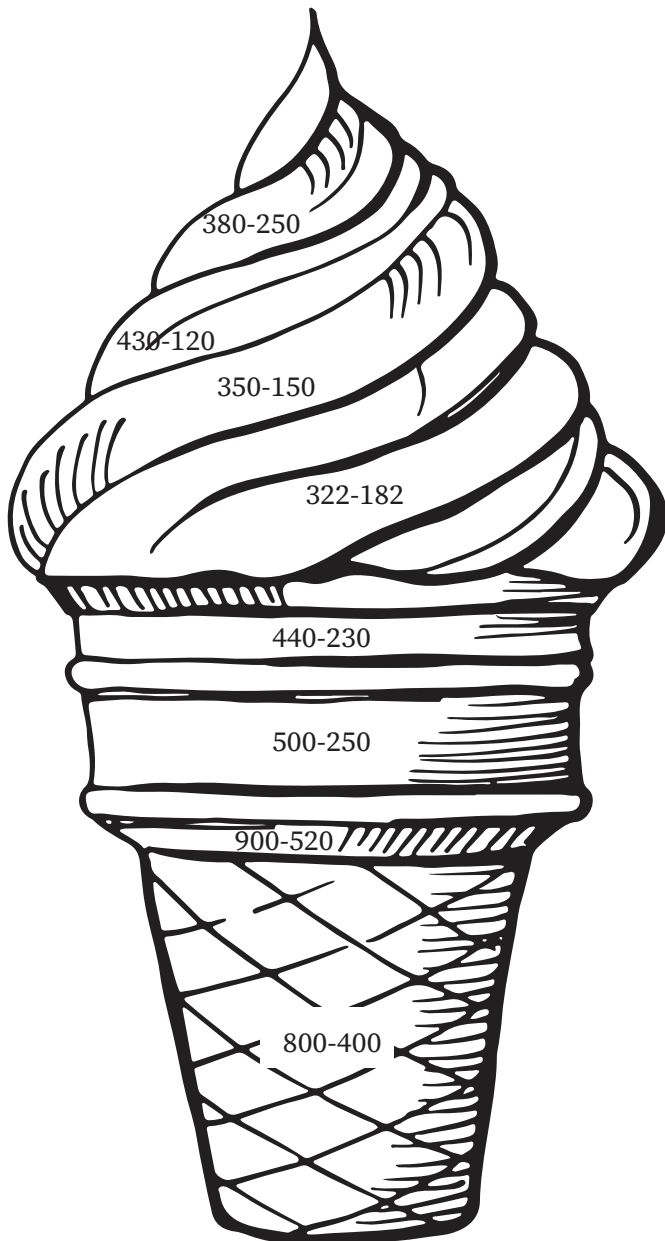

Color the Area

**Color Codes:**

- 130= Indigo
- 140= Yellow
- 200 = Green
- 210 = Blue
- 250 = Red
- 310 = Pink
- 380 = Magenta
- 400 = Black

Color the Area

**Color Codes:**

- 150 = Indigo
- 200 = Yellow
- 310 = Green
- 350 = Blue
- 450 = Red
- 600 = Pink
- 625 = Brown