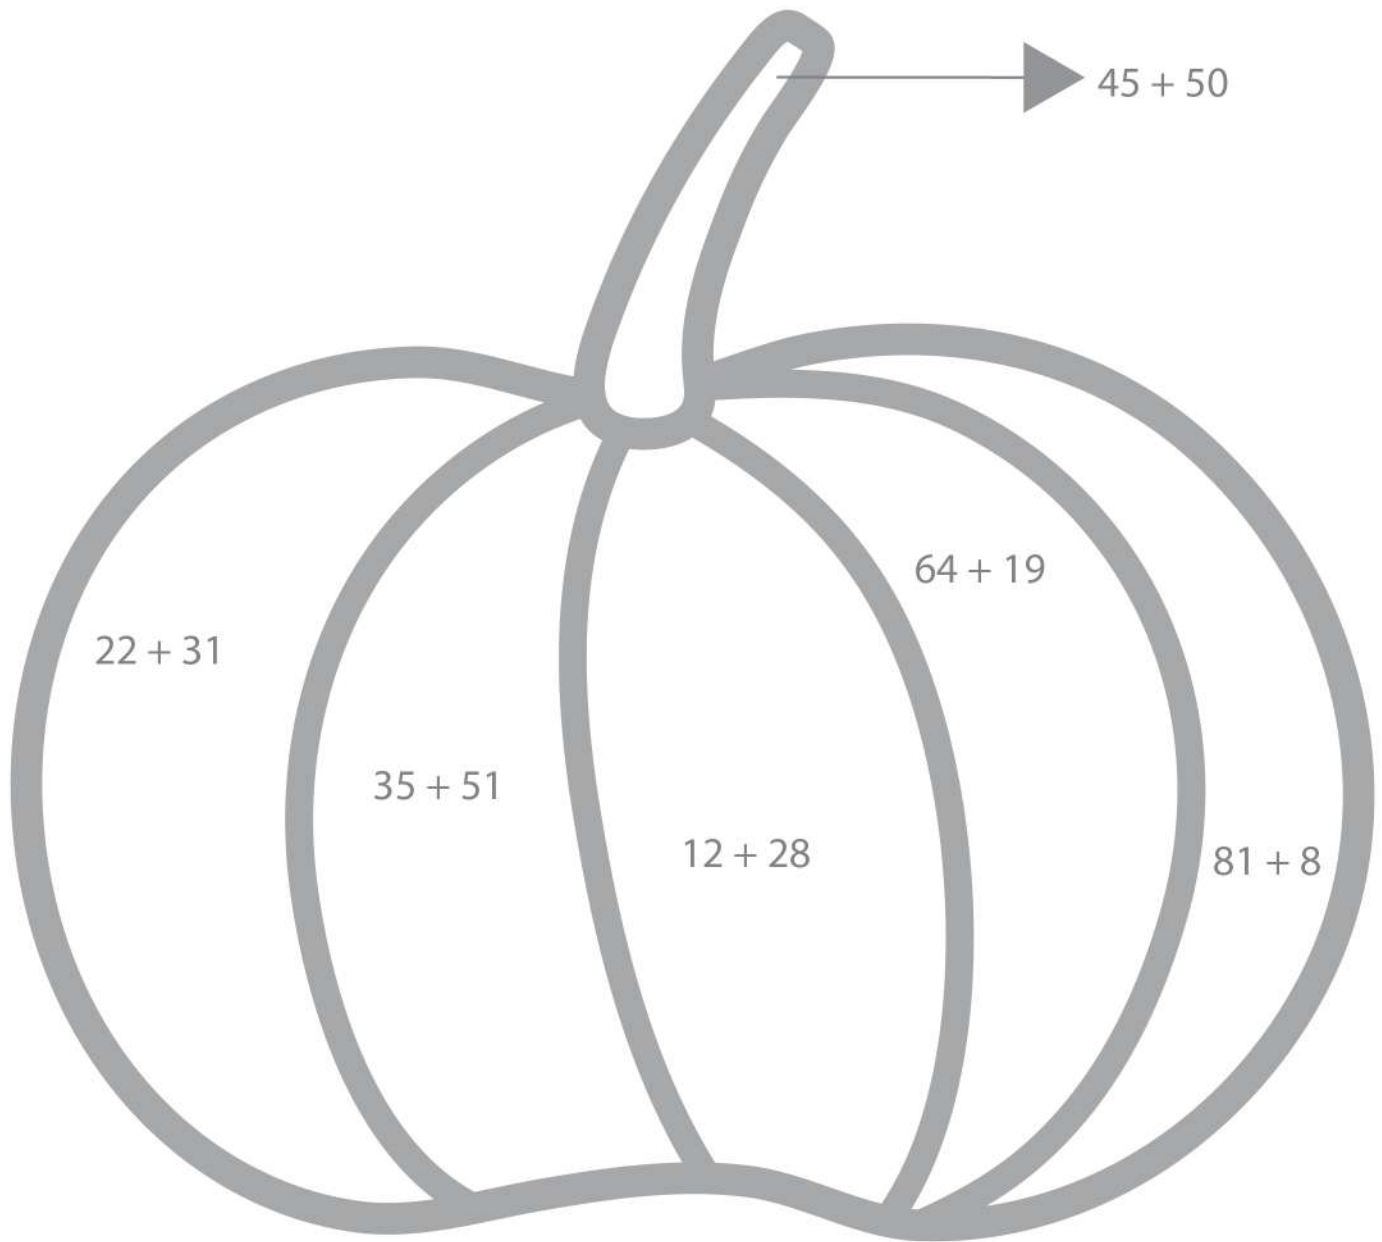

Fall Theme Color by Addition

40 - Orange

96 - Red

90 - Green

83 - Yellow

86 - Brown

53 - Peach

81 - Orange

66 - Red

85 - Green

40 - Yellow

48 - Brown

70 - Peach

71 - Pink