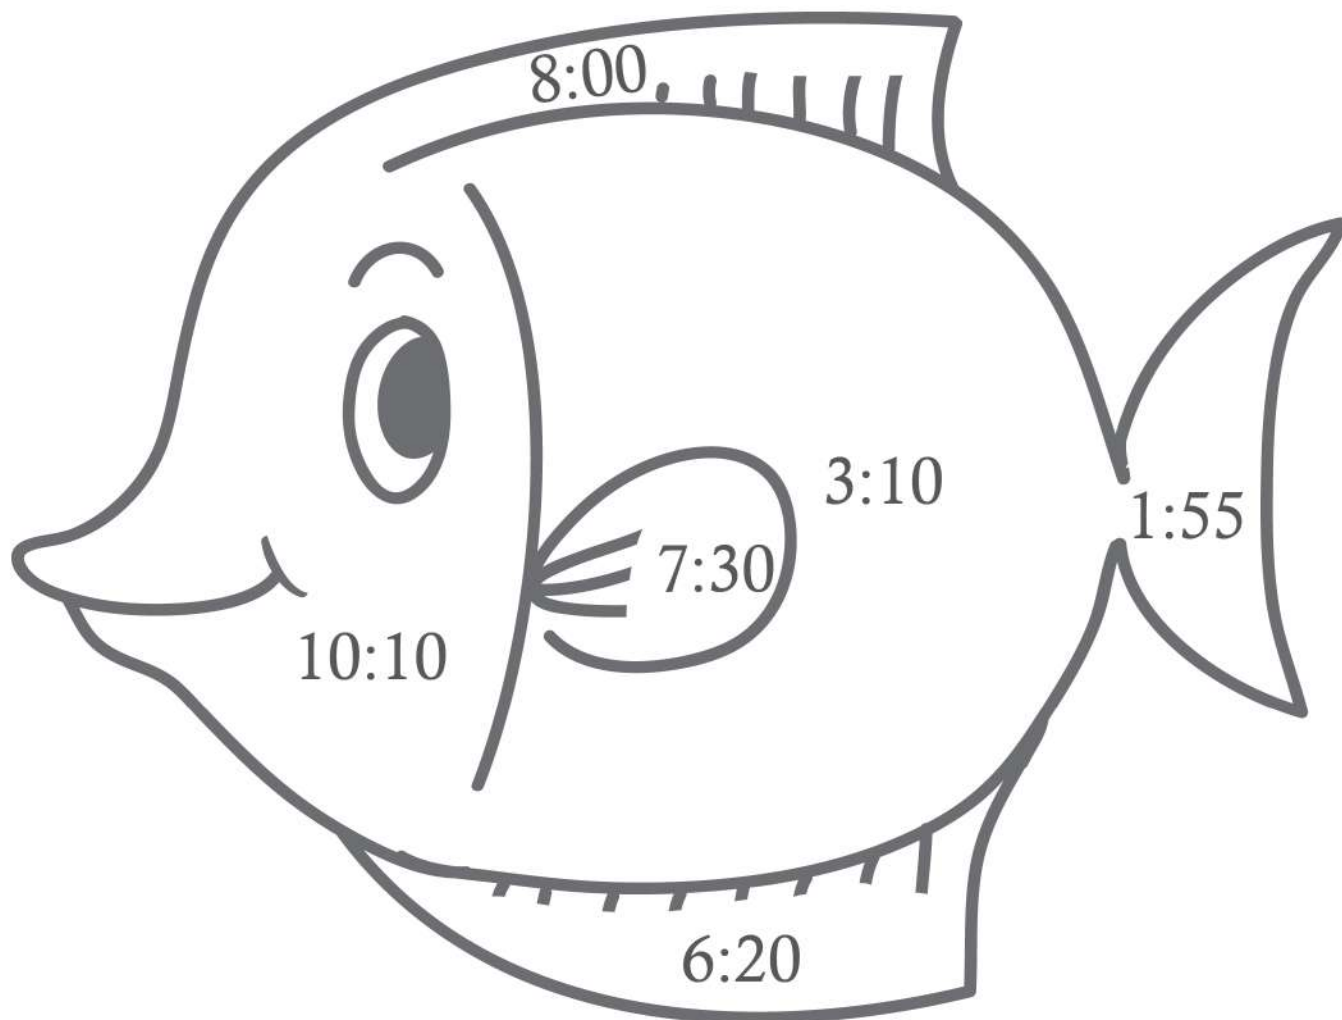

# Telling Time Color by Number

- Red

- Purple

- Green

- Pink

- Blue

- Yellow

- Orange

- Pink

- Orange

- Gray