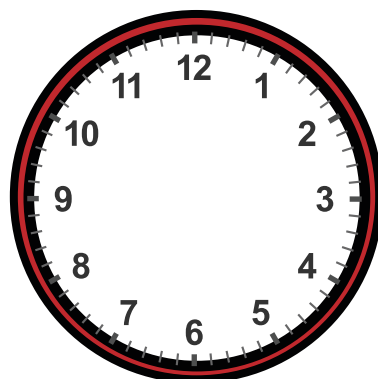

Drawing Hands on Clock with Full Hour Interval Worksheet

Draw hands for each clock for the time given below:

22:00

13:00

12:00

14:00

23:00

8:00

6:00

8:00

17:00