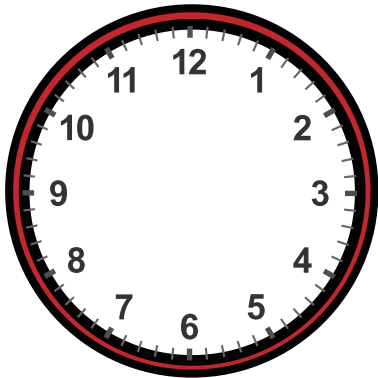

# Drawing Hands on Clock with Full Hour Interval Worksheet

Draw hands for each clock for the time given below:

22:00

13:00

12:00

14:00

23:00

8:00