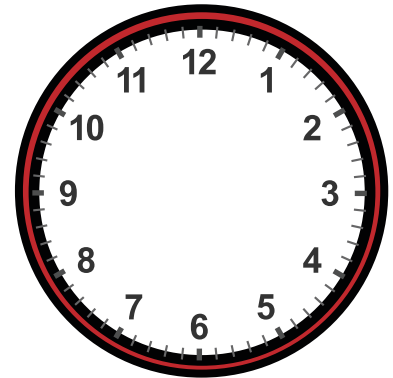

# Drawing Hands on Clock with Full Hour Interval Worksheet

Draw hands for each clock for the time given below:

22:00

13:00

12:00

14:00

23:00

8:00