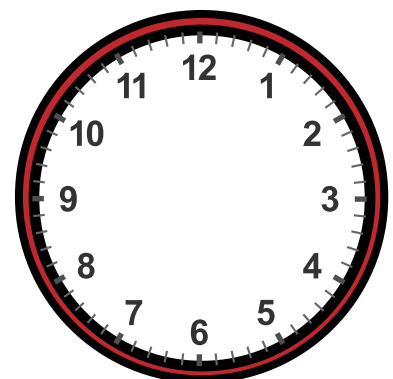

Drawing Hands on Clock with Full Hour Interval Worksheet

Draw hands for each clock for the time given below:

22:00

13:00

12:00

14:00

23:00

8:00

6:00

8:00

17:00