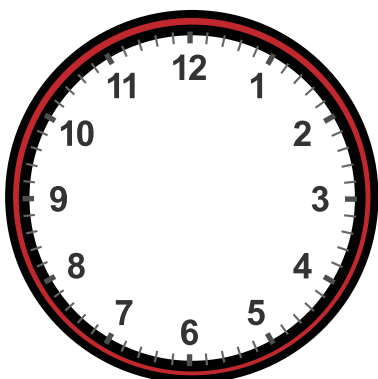

# Drawing Hands on Clock with Full Hour Interval Worksheet

Draw hands for each clock for the time given below:

22:00

13:00

12:00

14:00

23:00

8:00