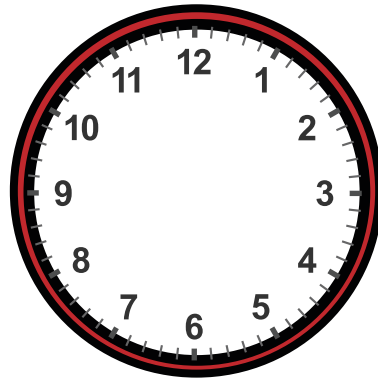

# Drawing Hands on Clock with Full Hour Interval Worksheet

Draw hands for each clock for the time given below:

22:00

13:00

12:00

14:00

23:00

8:00