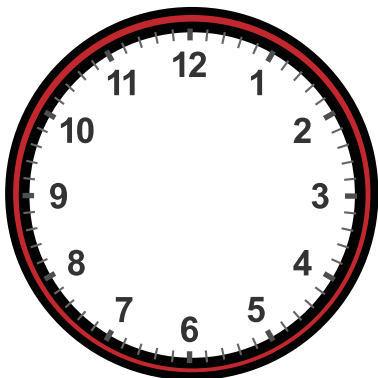

# Drawing Hands on Clock with Full Hour Interval Worksheet

Draw hands for each clock for the time given below:

22:00

13:00

12:00

14:00

23:00

8:00