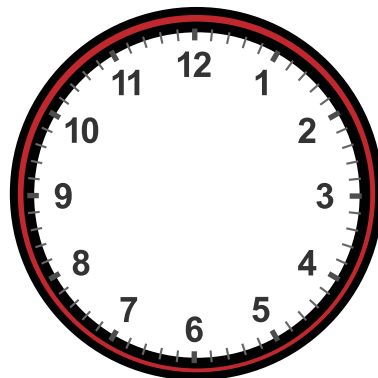

# Drawing Hands on Clock with Full Hour Interval Worksheet

Draw hands for each clock for the time given below:

22:00

13:00

12:00

14:00

23:00

8:00