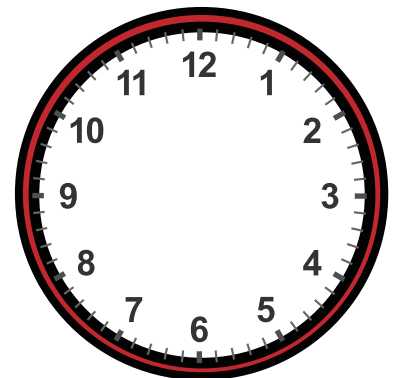

# Drawing Hands on Clock with Full Hour Interval Worksheet

Draw hands for each clock for the time given below:

22:00

13:00

12:00

14:00

23:00

8:00