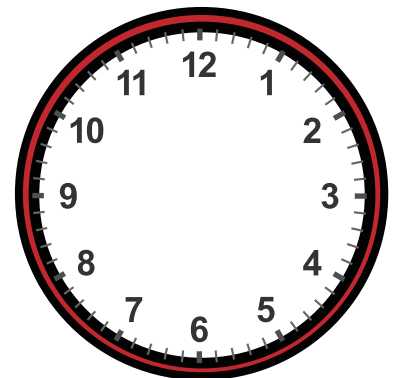

# Drawing Hands on Clock with Full Hour Interval Worksheet

Draw hands for each clock for the time given below:

1:00

11:00

13:00

15:00

21:00

9:00