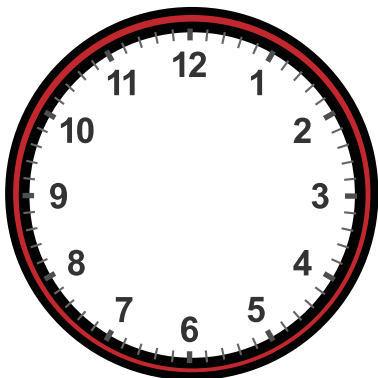

# Drawing Hands on Clock with Full Hour Interval Worksheet

Draw hands for each clock for the time given below:

1:00

11:00

13:00

15:00

21:00

9:00