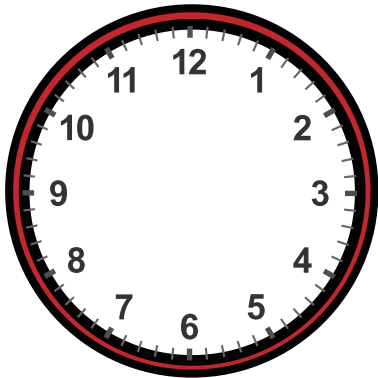

# Drawing Hands on Clock with Full Hour Interval Worksheet

Draw hands for each clock for the time given below:

1:00

11:00

13:00

15:00

21:00

9:00