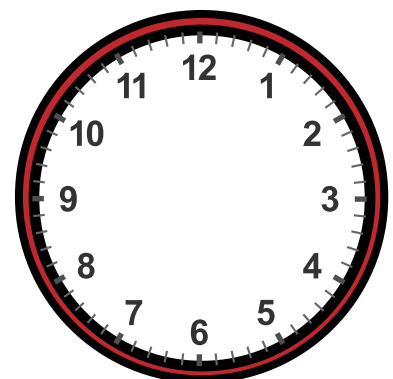

Drawing Hands on Clock with Full Hour Interval Worksheet

Draw hands for each clock for the time given below:

1:00

11:00

13:00

15:00

21:00

9:00

10:00

7:00

4:00