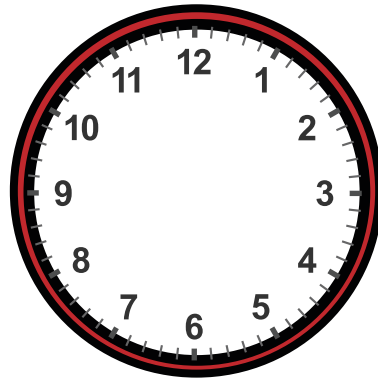

# Drawing Hands on Clock with Full Hour Interval Worksheet

Draw hands for each clock for the time given below:

1:00

11:00

13:00

15:00

21:00

9:00