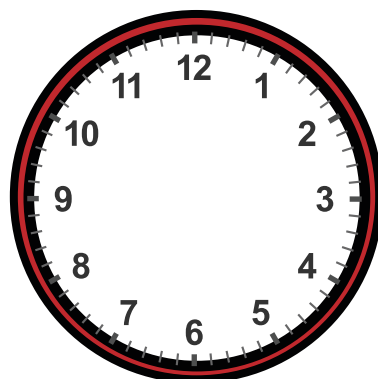

Drawing Hands on Clock with Full Hour Interval Worksheet

Draw hands for each clock for the time given below:

1:00

11:00

13:00

15:00

21:00

9:00

10:00

7:00

4:00