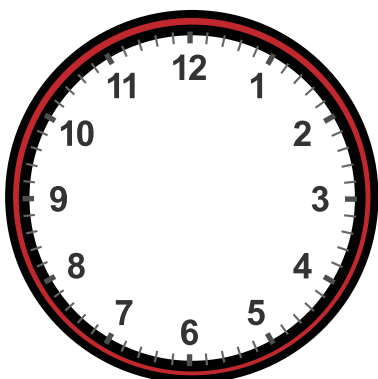

# Drawing Hands on Clock with Full Hour Interval Worksheet

Draw hands for each clock for the time given below:

1:00

11:00

13:00

15:00

21:00

9:00