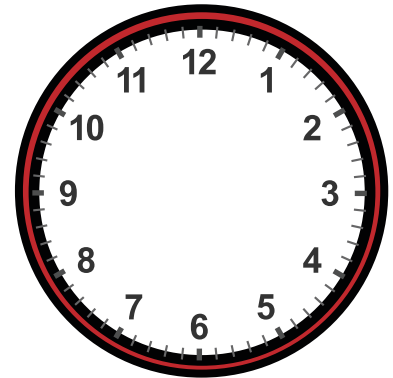

# Drawing Hands on Clock with Full Hour Interval Worksheet

Draw hands for each clock for the time given below:

1:00

11:00

13:00

15:00

21:00

9:00