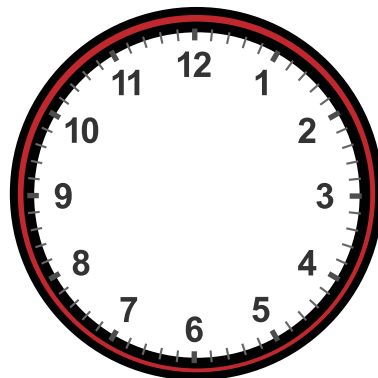

# Drawing Hands on Clock with Full Hour Interval Worksheet

Draw hands for each clock for the time given below:

1:00

11:00

13:00

15:00

21:00

9:00