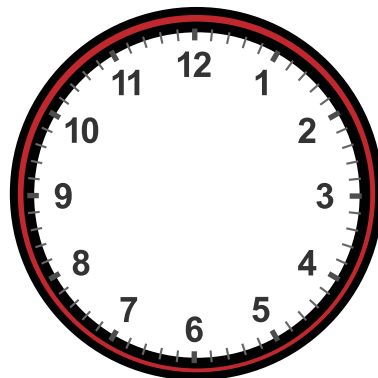

# Drawing Hands on Clock with 1 Minute Interval Worksheet

Draw hands for each clock for the time given below:

13:41

14:21

12:51

14:31

13:01

4:41