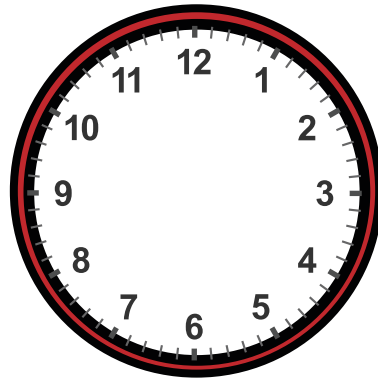

# Drawing Hands on Clock with 1 Minute Interval Worksheet

Draw hands for each clock for the time given below:

13:41

14:21

12:51

14:31

13:01

4:41