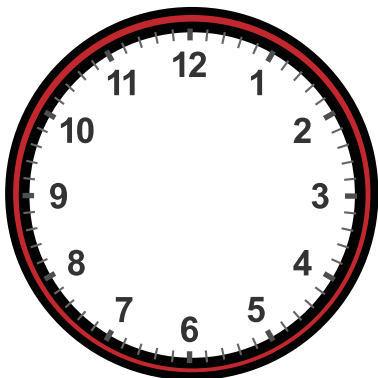

# Drawing Hands on Clock with 1 Minute Interval Worksheet

Draw hands for each clock for the time given below:

13:41

14:21

12:51

14:31

13:01

4:41