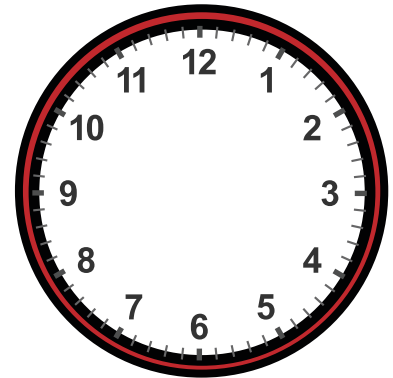

# Drawing Hands on Clock with 1 Minute Interval Worksheet

Draw hands for each clock for the time given below:

13:41

14:21

12:51

14:31

13:01

4:41