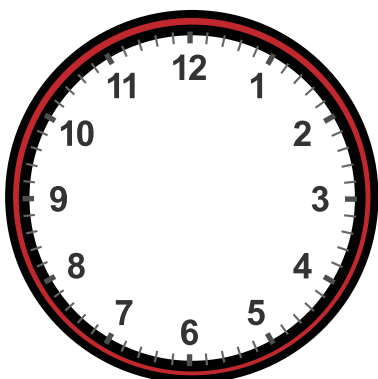

# Drawing Hands on Clock with 1 Minute Interval Worksheet

Draw hands for each clock for the time given below:

13:41

14:21

12:51

14:31

13:01

4:41