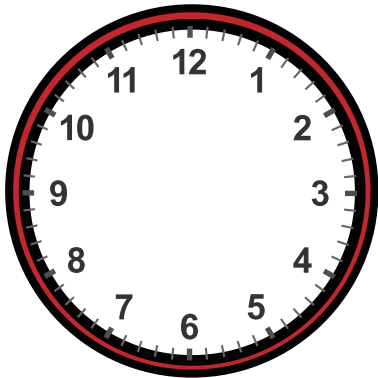

# Drawing Hands on Clock with 1 Minute Interval Worksheet

Draw hands for each clock for the time given below:

13:41

14:21

12:51

14:31

13:01

4:41