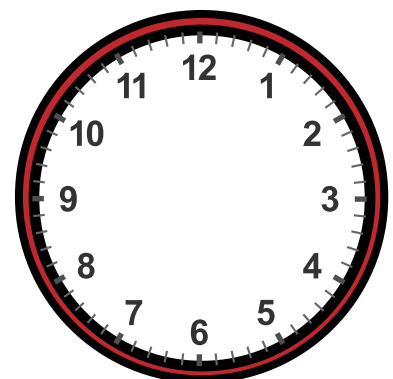

Drawing Hands on Clock with 1 Minute Interval Worksheet

Draw hands for each clock for the time given below:

13:41

14:21

12:51

14:31

13:01

4:41

16:41

18:31

5:11