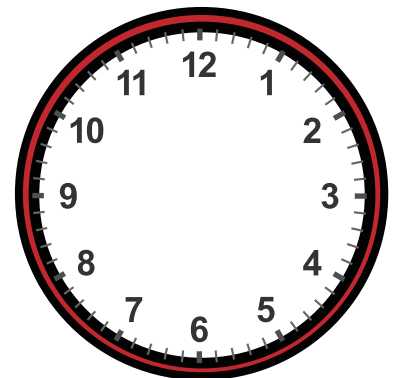

# Drawing Hands on Clock with 1 Minute Interval Worksheet

Draw hands for each clock for the time given below:

13:41

14:21

12:51

14:31

13:01

4:41