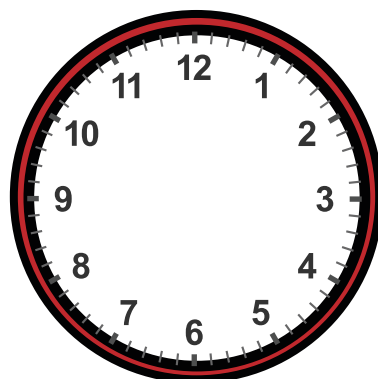

Drawing Hands on Clock with 1 Minute Interval Worksheet

Draw hands for each clock for the time given below:

13:41

14:21

12:51

14:31

13:01

4:41

16:41

18:31

5:11