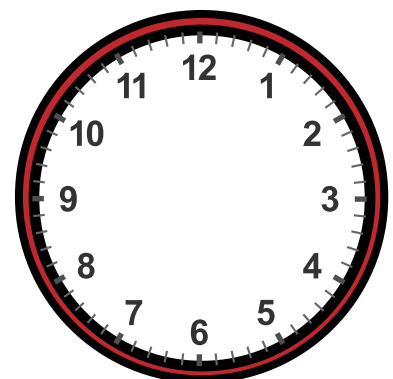

Drawing Hands on Clock with 5 Minute Interval Worksheet

Draw hands for each clock for the time given below:

12:05

3:05

2:25

4:35

3:05

2:25

6:15

8:35

7:55