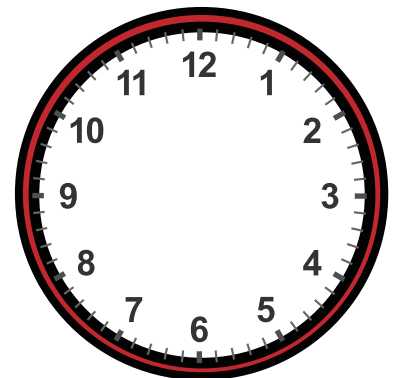

# Drawing Hands on Clock with 5 Minute Interval Worksheet

Draw hands for each clock for the time given below:

12:05

3:05

2:25

4:35

3:05

2:25