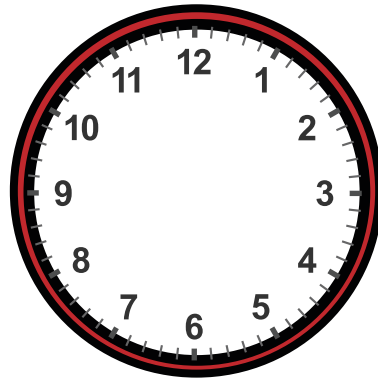

# Drawing Hands on Clock with 5 Minute Interval Worksheet

Draw hands for each clock for the time given below:

12:05

3:05

2:25

4:35

3:05

2:25