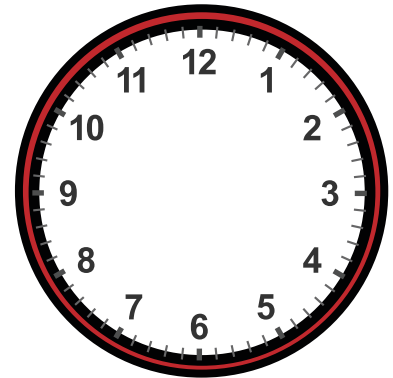

# Drawing Hands on Clock with 5 Minute Interval Worksheet

Draw hands for each clock for the time given below:

12:05

3:05

2:25

4:35

3:05

2:25