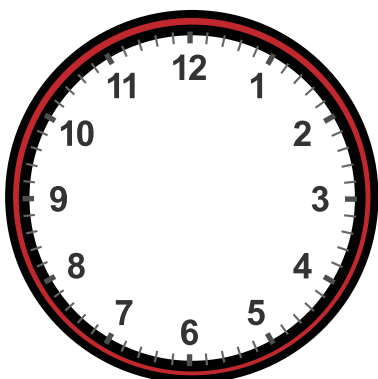

# Drawing Hands on Clock with 5 Minute Interval Worksheet

Draw hands for each clock for the time given below:

12:05

3:05

2:25

4:35

3:05

2:25