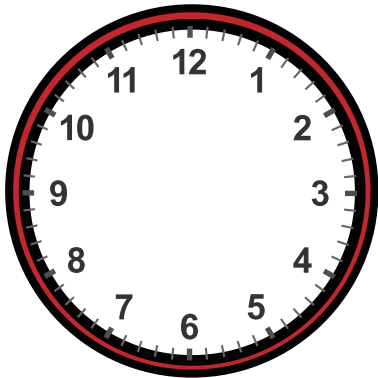

# Drawing Hands on Clock with 5 Minute Interval Worksheet

Draw hands for each clock for the time given below:

12:05

3:05

2:25

4:35

3:05

2:25