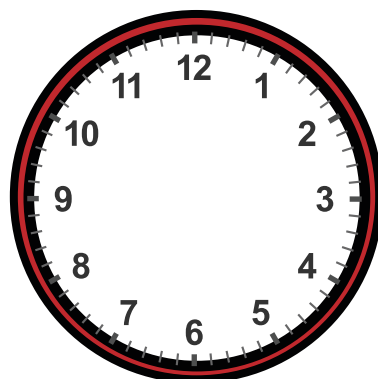

Drawing Hands on Clock with 5 Minute Interval Worksheet

Draw hands for each clock for the time given below:

12:05

3:05

2:25

4:35

3:05

2:25

6:15

8:35

7:55