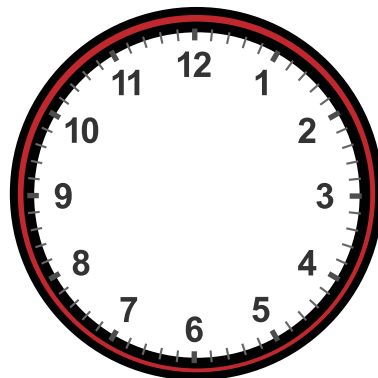

# Drawing Hands on Clock with 5 Minute Interval Worksheet

Draw hands for each clock for the time given below:

12:05

3:05

2:25

4:35

3:05

2:25