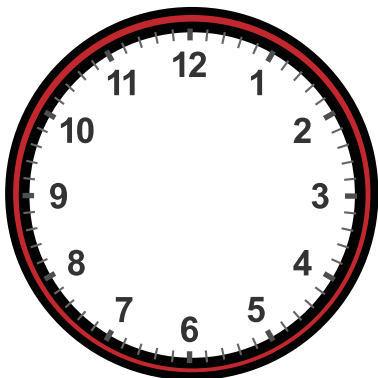

# Drawing Hands on Clock with 5 Minute Interval Worksheet

Draw hands for each clock for the time given below:

12:05

3:05

2:25

4:35

3:05

2:25