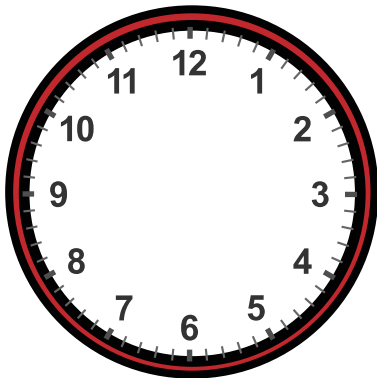

Drawing Hands on Clock with 5 Minute Interval Worksheet

Draw hands for each clock for the time given below:

11:15

2:55

4:45

9:25

2:45

7:35