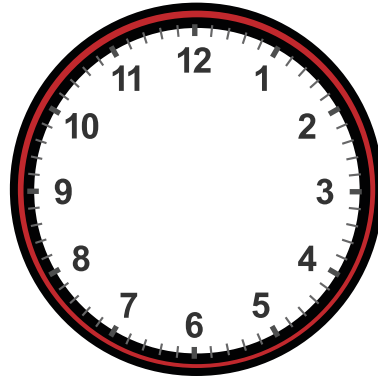

Drawing Hands on Clock with 5 Minute Interval Worksheet

Draw hands for each clock for the time given below:

11:15

2:55

4:45

9:25

2:45

7:35