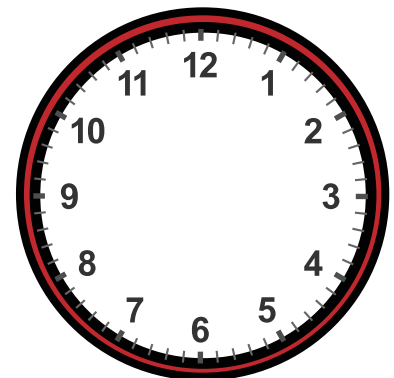

Drawing Hands on Clock with 5 Minute Interval Worksheet

Draw hands for each clock for the time given below:

11:15

2:55

4:45

9:25

2:45

7:35

1:45

5:55

7:25