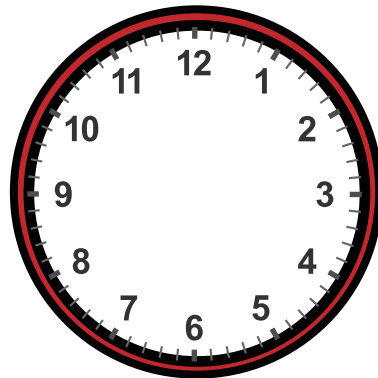

Drawing Hands on Clock with 5 Minute Interval Worksheet

Draw hands for each clock for the time given below:

11:15

2:55

4:45

9:25

2:45

7:35