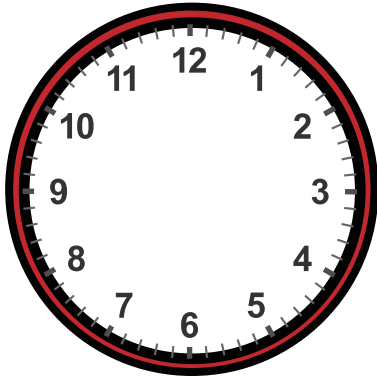

Drawing Hands on Clock with 5 Minute Interval Worksheet

Draw hands for each clock for the time given below:

11:15

2:55

4:45

9:25

2:45

7:35