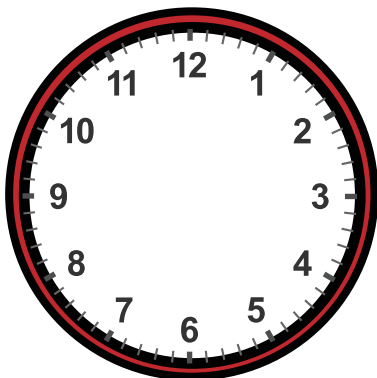

Drawing Hands on Clock with 5 Minute Interval Worksheet

Draw hands for each clock for the time given below:

11:15

2:55

4:45

9:25

2:45

7:35