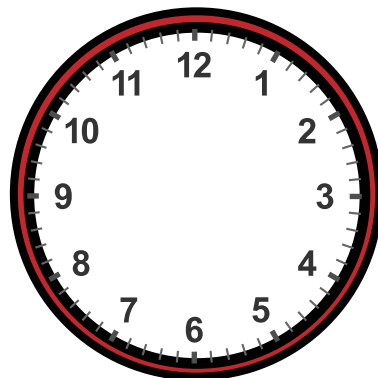

Drawing Hands on Clock with 5 Minute Interval Worksheet

Draw hands for each clock for the time given below:

11:15

2:55

4:45

9:25

2:45

7:35

1:45

5:55

7:25