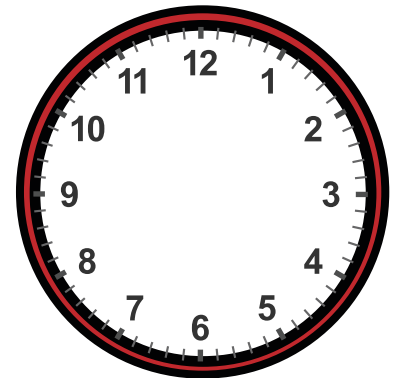

Drawing Hands on Clock with 5 Minute Interval Worksheet

Draw hands for each clock for the time given below:

11:15

2:55

4:45

9:25

2:45

7:35