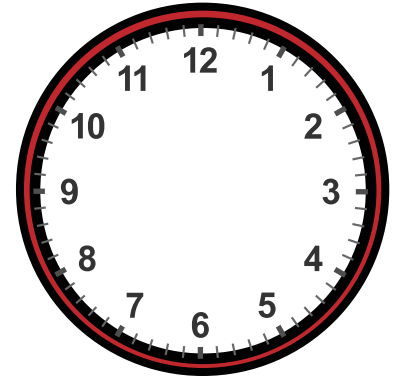

Drawing Hands on Clock with 5 Minute Interval Worksheet

Draw hands for each clock for the time given below:

11:15

2:55

4:45

9:25

2:45

7:35