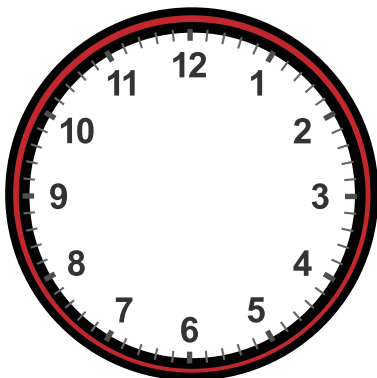

Drawing Hands on Clock with 5 Minute Interval Worksheet

Draw hands for each clock for the time given below:

13:45

14:25

12:55

14:35

13:05

4:45