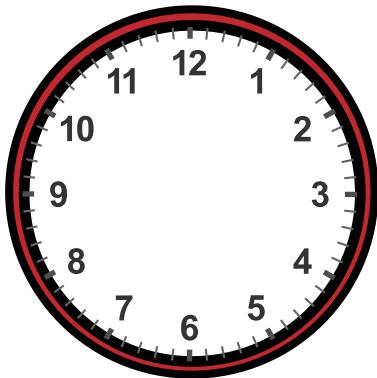

Drawing Hands on Clock with 5 Minute Interval Worksheet

Draw hands for each clock for the time given below:

13:45

14:25

12:55

14:35

13:05

4:45