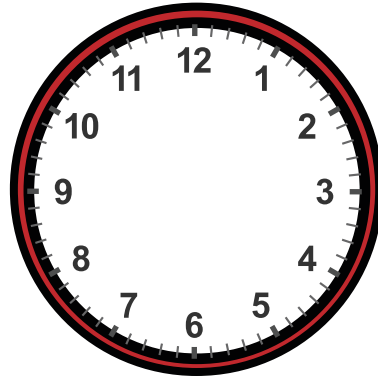

Drawing Hands on Clock with 5 Minute Interval Worksheet

Draw hands for each clock for the time given below:

13:45

14:25

12:55

14:35

13:05

4:45