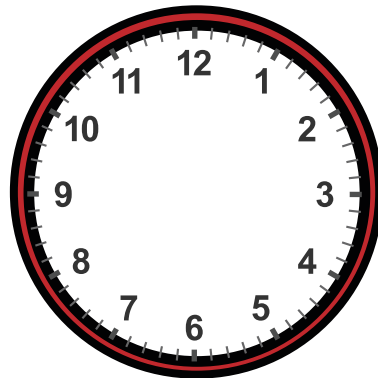

Drawing Hands on Clock with 5 Minute Interval Worksheet

Draw hands for each clock for the time given below:

13:45

14:25

12:55

14:35

13:05

4:45