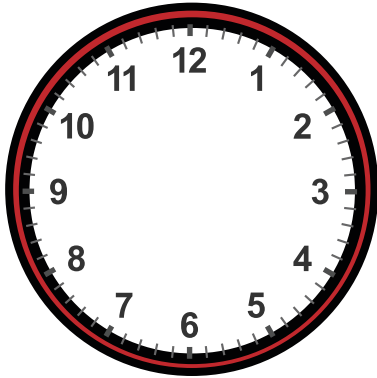

Drawing Hands on Clock with 5 Minute Interval Worksheet

Draw hands for each clock for the time given below:

13:45

14:25

12:55

14:35

13:05

4:45