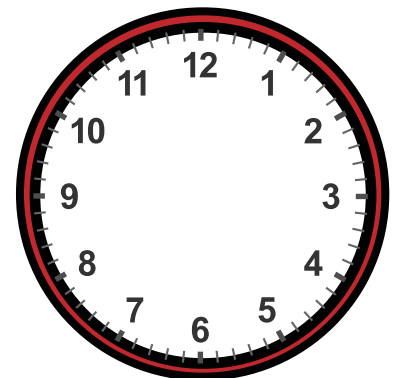

Drawing Hands on Clock with 5 Minute Interval Worksheet

Draw hands for each clock for the time given below:

13:45

14:25

12:55

14:35

13:05

4:45

16:45

18:35

5:15