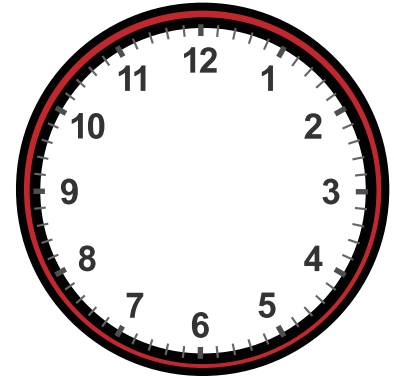

Drawing Hands on Clock with 5 Minute Interval Worksheet

Draw hands for each clock for the time given below:

13:45

14:25

12:55

14:35

13:05

4:45