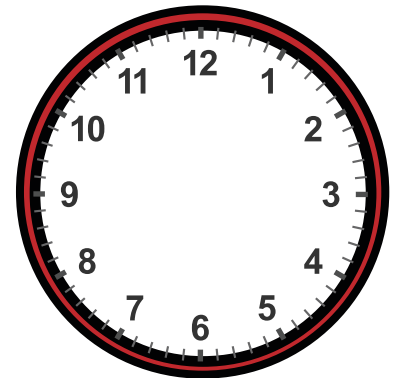

Drawing Hands on Clock with 5 Minute Interval Worksheet

Draw hands for each clock for the time given below:

13:45

14:25

12:55

14:35

13:05

4:45