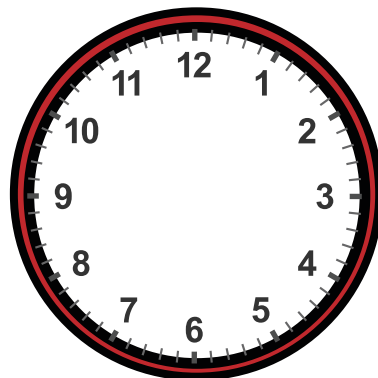

Drawing Hands on Clock with 5 Minute Interval Worksheet

Draw hands for each clock for the time given below:

13:45

14:25

12:55

14:35

13:05

4:45

16:45

18:35

5:15