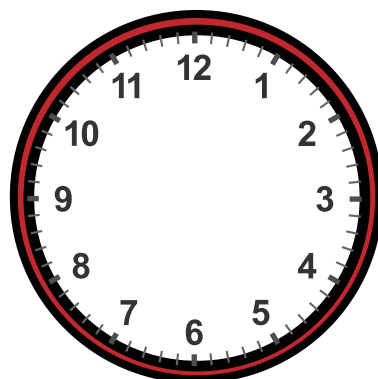

Drawing Hands on Clock with 15 Minute Interval Worksheet

Draw hands for each clock for the time given below:

12:15

3:15

2:15

4:30

3:30

2:15

6:45

8:15

7:45