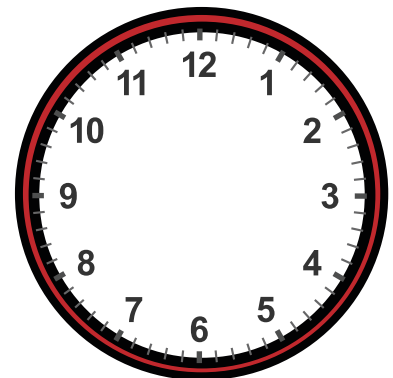

Drawing Hands on Clock with 15 Minute Interval Worksheet

Draw hands for each clock for the time given below:

12:15

3:15

2:15

4:30

3:30

2:15