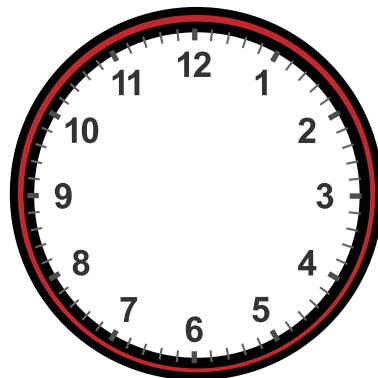

Drawing Hands on Clock with 15 Minute Interval Worksheet

Draw hands for each clock for the time given below:

12:15

3:15

2:15

4:30

3:30

2:15