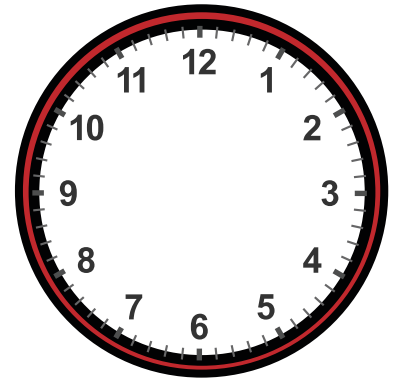

Drawing Hands on Clock with 15 Minute Interval Worksheet

Draw hands for each clock for the time given below:

12:15

3:15

2:15

4:30

3:30

2:15