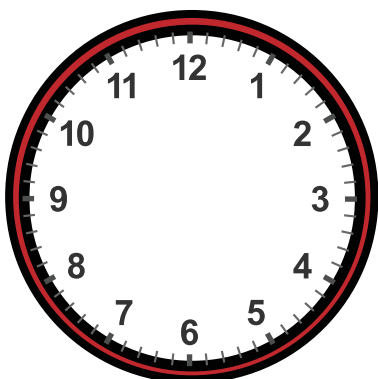

Drawing Hands on Clock with 15 Minute Interval Worksheet

Draw hands for each clock for the time given below:

12:15

3:15

2:15

4:30

3:30

2:15