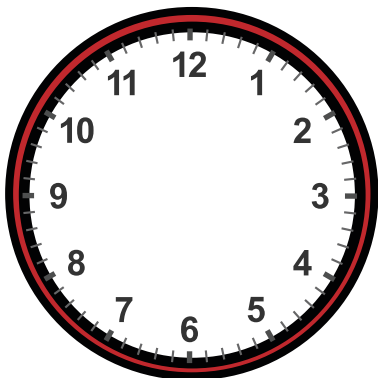

Drawing Hands on Clock with 15 Minute Interval Worksheet

Draw hands for each clock for the time given below:

12:15

3:15

2:15

4:30

3:30

2:15