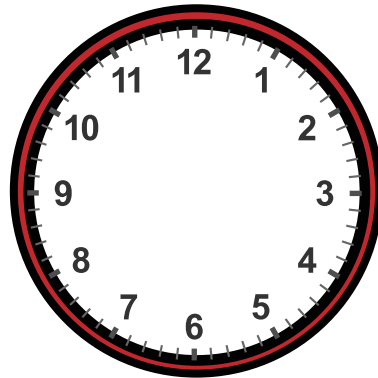

Drawing Hands on Clock with 15 Minute Interval Worksheet

Draw hands for each clock for the time given below:

12:15

3:15

2:15

4:30

3:30

2:15