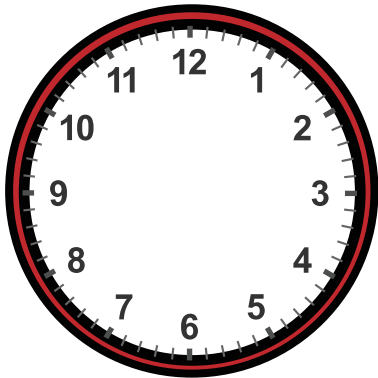

Drawing Hands on Clock with 15 Minute Interval Worksheet

Draw hands for each clock for the time given below:

12:15

3:15

2:15

4:30

3:30

2:15