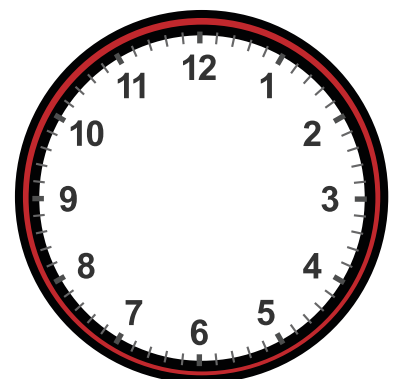

Drawing Hands on Clock with 15 Minute Interval Worksheet

Draw hands for each clock for the time given below:

12:15

3:15

2:15

4:30

3:30

2:15

6:45

8:15

7:45