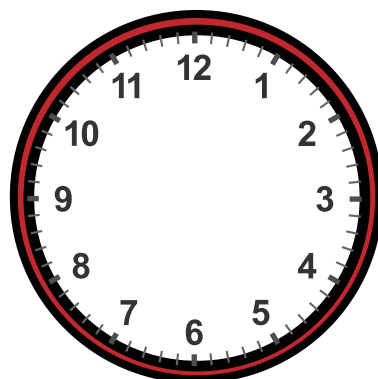

Drawing Hands on Clock with 15 Minute Interval Worksheet

Draw hands for each clock for the time given below:

14:15

13:30

2:30

6:30

5:15

12:45

6:15

7:30

8:45