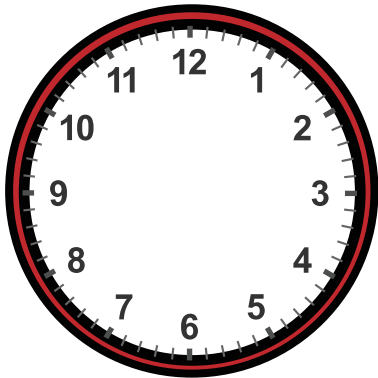

Drawing Hands on Clock with 15 Minute Interval Worksheet

Draw hands for each clock for the time given below:

14:15

13:30

2:30

6:30

5:15

12:45