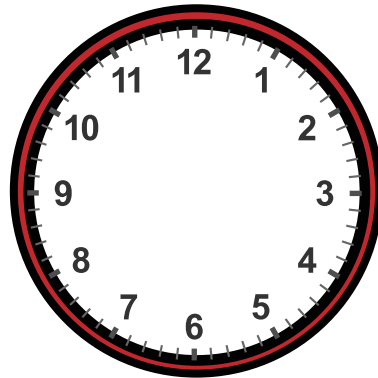

Drawing Hands on Clock with 15 Minute Interval Worksheet

Draw hands for each clock for the time given below:

14:15

13:30

2:30

6:30

5:15

12:45