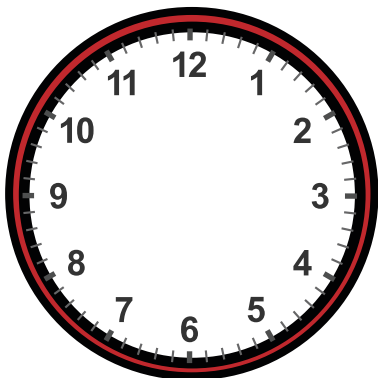

Drawing Hands on Clock with 15 Minute Interval Worksheet

Draw hands for each clock for the time given below:

14:15

13:30

2:30

6:30

5:15

12:45