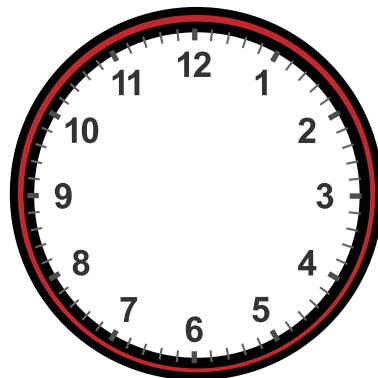

Drawing Hands on Clock with 15 Minute Interval Worksheet

Draw hands for each clock for the time given below:

14:15

13:30

2:30

6:30

5:15

12:45