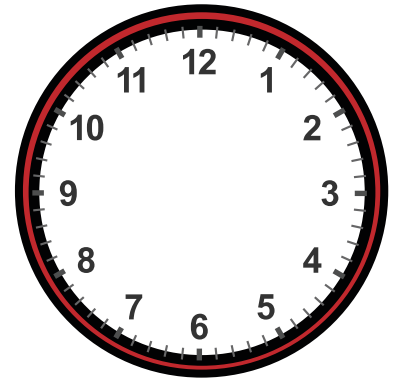

Drawing Hands on Clock with 15 Minute Interval Worksheet

Draw hands for each clock for the time given below:

14:15

13:30

2:30

6:30

5:15

12:45