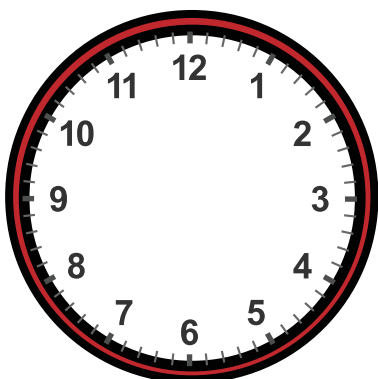

Drawing Hands on Clock with 15 Minute Interval Worksheet

Draw hands for each clock for the time given below:

14:15

13:30

2:30

6:30

5:15

12:45