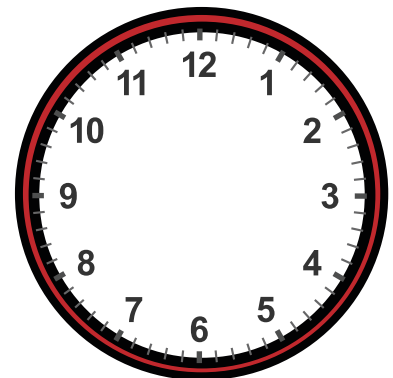

Drawing Hands on Clock with 15 Minute Interval Worksheet

Draw hands for each clock for the time given below:

14:15

13:30

2:30

6:30

5:15

12:45