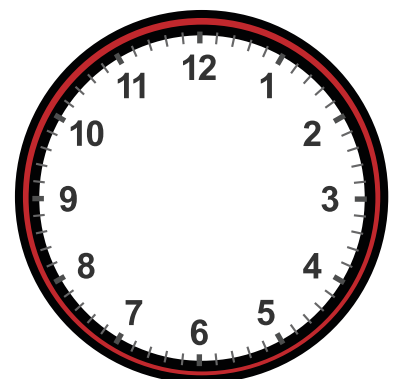

Drawing Hands on Clock with 15 Minute Interval Worksheet

Draw hands for each clock for the time given below:

14:15

13:30

2:30

6:30

5:15

12:45

6:15

7:30

8:45