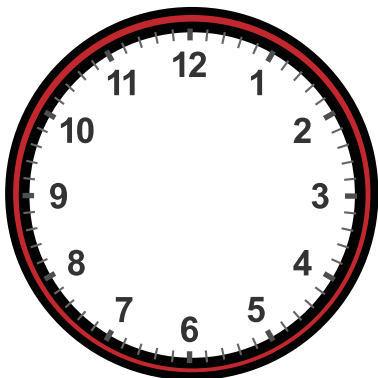

Drawing Hands on Clock with 15 Minute Interval Worksheet

Draw hands for each clock for the time given below:

14:15

5:45

6:15

2:30

17:45

7:15