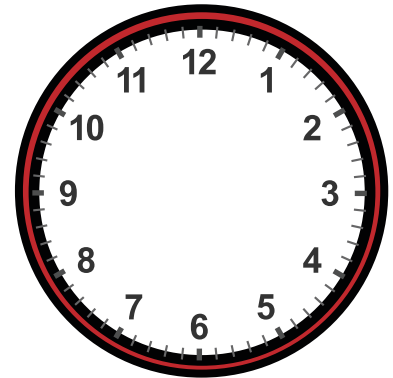

Drawing Hands on Clock with 15 Minute Interval Worksheet

Draw hands for each clock for the time given below:

14:15

5:45

6:15

2:30

17:45

7:15