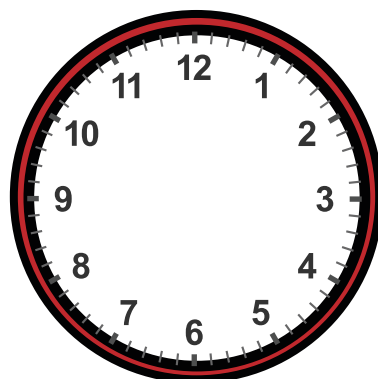

Drawing Hands on Clock with 15 Minute Interval Worksheet

Draw hands for each clock for the time given below:

14:15

5:45

6:15

2:30

17:45

7:15

3:15

1:30

1:45