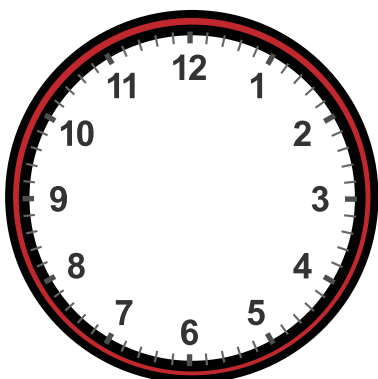

Drawing Hands on Clock with 15 Minute Interval Worksheet

Draw hands for each clock for the time given below:

14:15

5:45

6:15

2:30

17:45

7:15