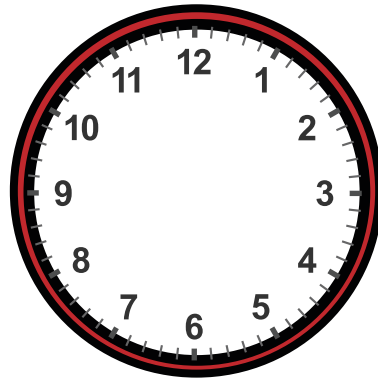

Drawing Hands on Clock with 15 Minute Interval Worksheet

Draw hands for each clock for the time given below:

14:15

5:45

6:15

2:30

17:45

7:15