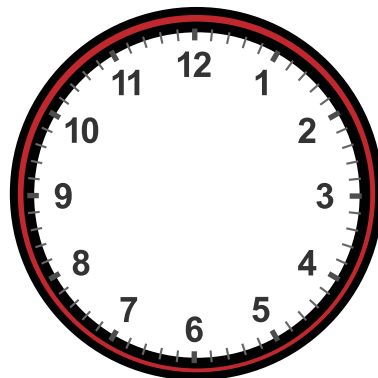

Drawing Hands on Clock with 15 Minute Interval Worksheet

Draw hands for each clock for the time given below:

14:15

5:45

6:15

2:30

17:45

7:15