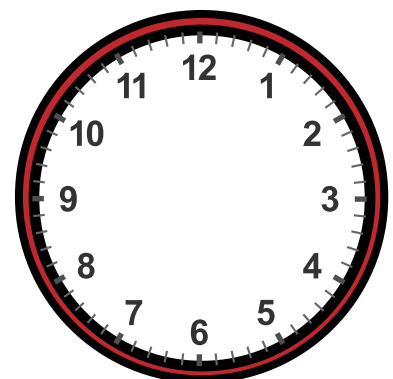

Drawing Hands on Clock with 15 Minute Interval Worksheet

Draw hands for each clock for the time given below:

14:15

5:45

6:15

2:30

17:45

7:15

3:15

1:30

1:45