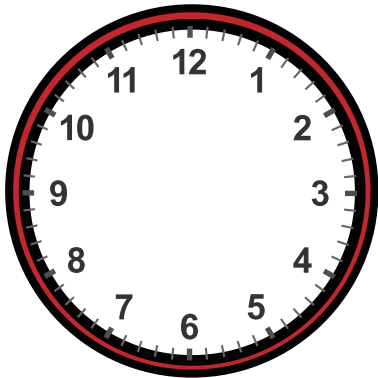

Drawing Hands on Clock with 15 Minute Interval Worksheet

Draw hands for each clock for the time given below:

14:15

5:45

6:15

2:30

17:45

7:15