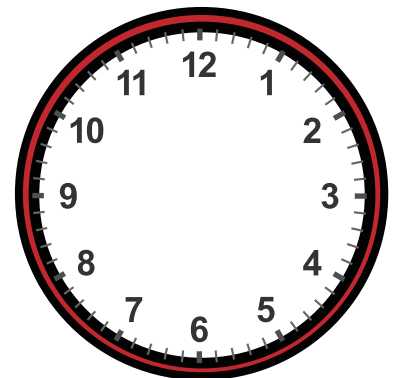

Drawing Hands on Clock with 15 Minute Interval Worksheet

Draw hands for each clock for the time given below:

14:15

5:45

6:15

2:30

17:45

7:15